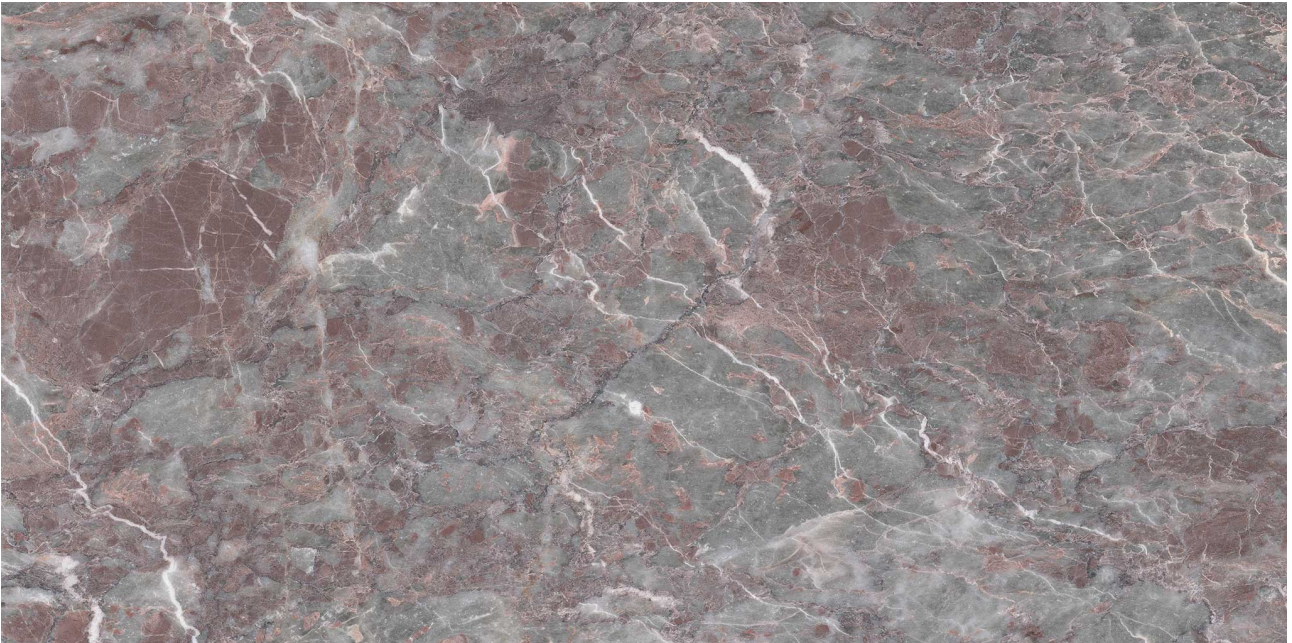

GRAMERCY

KITCHEN AND BATH

PRODUCT
SERENO BURGUNDY 18X36

Stone | 3"x12" | Marble

TECHNICAL DATA

CODE: AS5000-06200
NAME: Sereno Burgundy 18x36
SERIES: Sereno Burgundy
SIZE: 3"x12"
FINISH: Honed
EDGE: Straight Edge
FAMILY: Stone
SUITABLE FOR: Indoor|Shower
TYPOLOGY: Marble
TYPE OF PIECE: Field Tile
USE: Floor and Wall