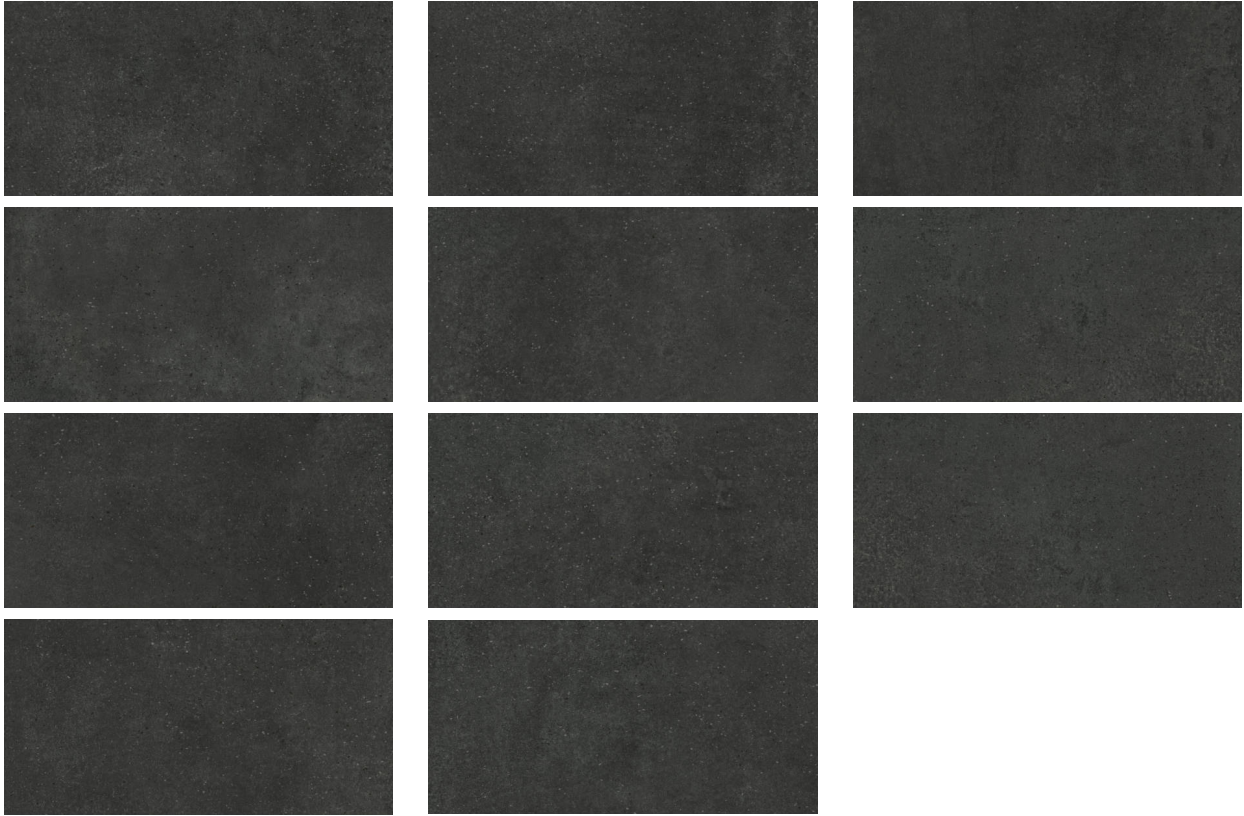

GRAMERCY

KITCHEN AND BATH

PRODUCT
ASHLAND 12X24 BLACK

Tile | 12"x24" | Porcelain

GRAPHIC VARIETY

TECHNICAL DATA

CODE: QUAS-BL-1
NAME: Ashland 12X24 Black
SERIES: Ashland
SIZE: 12"x24"
FINISH: Matt
LOOK: Concrete
EDGE: Rectified
FAMILY: Tile
FROST RESISTANCE: Yes
PEI: 4
SHADE VARIATION: V2
STYLE: Contemporary
SUITABLE FOR: Indoor|Outdoor|Shower
TYPOLOGY: Porcelain
TYPE OF PIECE: Field Tile
USE: Floor and Wall