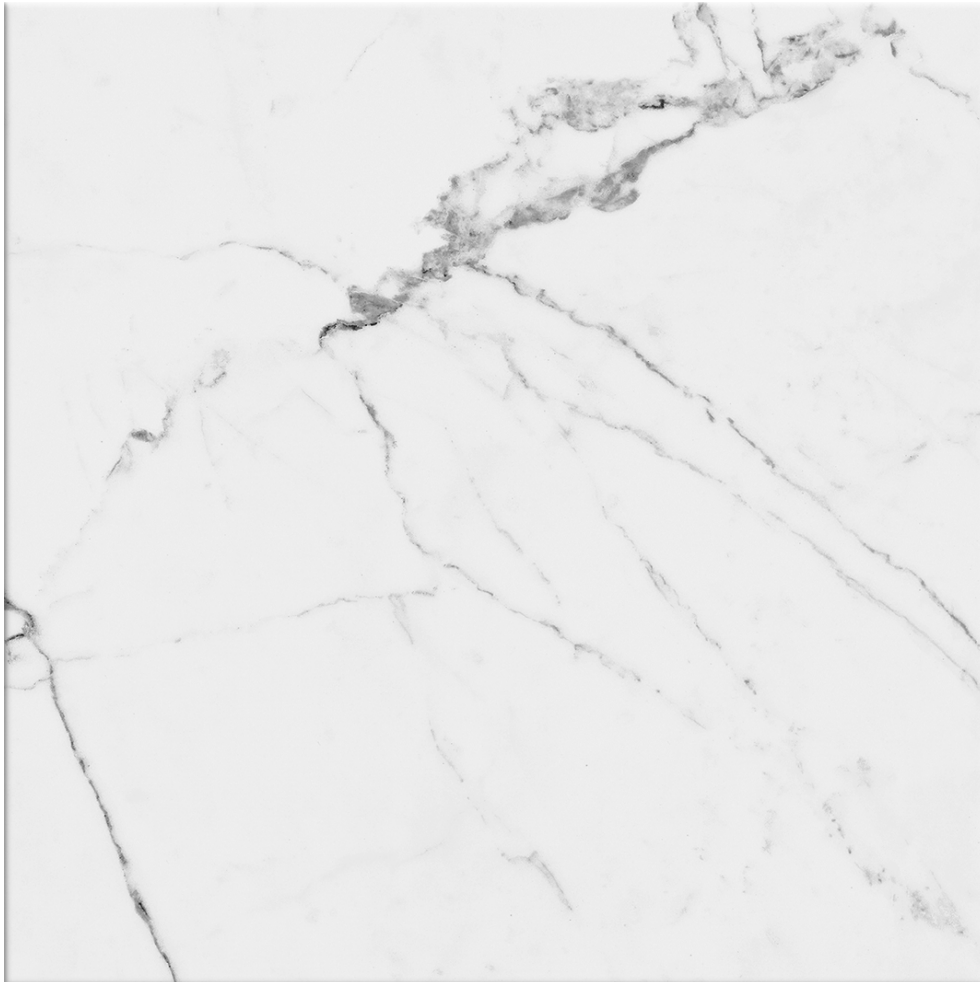

GRAMERCY

KITCHEN AND BATH

PRODUCT

OBSESSION 10X10 STATUARIO

Tile | 10"x10" | Glazed Porcelain

ROOM SCENES

TECHNICAL DATA

CODE: QUOB-ST-3
NAME: Obsession 10x10 Statuario
SERIES: Obsession
SIZE: 10"x10"
FINISH: Matt
LOOK: Marble Look
BREAKING STRENGTH (APH): ≥ 1300 N
CHEMICAL RESISTANCE (APH): GA GLA GHA
DCOF (APH): > 0.42
FAMILY: Tile
FROST RESISTANCE: Yes
MOHS (APH): 6
PEI: 4
R VALUE (APH): R9
SHADE VARIATION: V1
STAIN RESISTANCE (APH): 5
STYLE: Classic
SUITABLE FOR: Backsplash|Indoor|Shower
TYPOLOGY: Glazed Porcelain
THICKNESS (APH): 9 mm
TYPE OF PIECE: Field Tile
USE: Floor and Wall
NOTES: 22 graphic variations