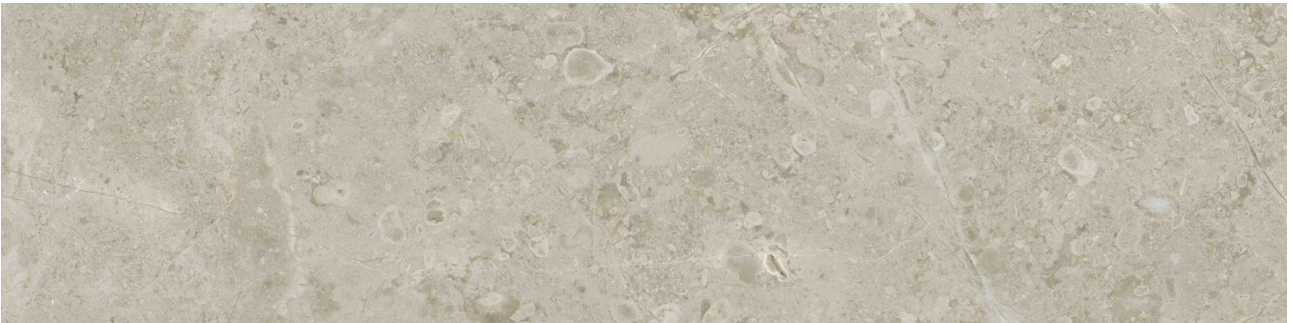

GRAMERCY

KITCHEN AND BATH

PRODUCT
RITZ GRAY 3X12

Stone | 3"x12" | Marble

TECHNICAL DATA

CODE: AS5000-03880
NAME: Ritz Gray 3x12
SERIES: Ritz Gray
SIZE: 3"x12"
FINISH: Honed
EDGE: Straight Edge
FAMILY: Stone
SUITABLE FOR: Indoor|Shower
TYPOLOGY: Marble
TYPE OF PIECE: Field Tile
USE: Floor and Wall