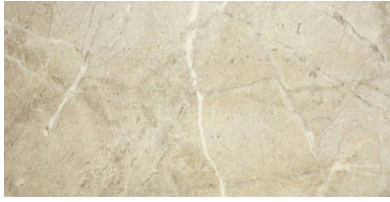

### 10X20 SAND

---

Tile | 10"x20" | Glazed Porcelain

**GRAPHIC VARIETY**

**TECHNICAL DATA**

CODE: AC4500-08190

NAME: 10X20 Sand

SERIES: Regency

SIZE: 10"x20"

FINISH: Gloss

LOOK: Marble Look

FAMILY: Tile

STYLE: Classic

SUITABLE FOR: Indoor|Shower

TYPOLOGY: Glazed Porcelain

TYPE OF PIECE: Field Tile