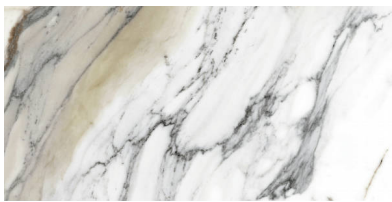

GRAMERCY

KITCHEN AND BATH

PRODUCT

24X48 MATTE ALLURE BLUE

Tile | 24"x48" | Porcelain

GRAPHIC VARIETY

TECHNICAL DATA

CODE: QUMY-AL-2M

NAME: 24X48 Matte Allure Blue

SERIES: Mystique

SIZE: 24"x48"

FINISH: Matt

LOOK: Marble Look

EDGE: Rectified

FAMILY: Tile

FROST RESISTANCE: Yes

PEI: 4

SHADE VARIATION: V4

STYLE: Contemporary

SUITABLE FOR: Indoor|Shower

TPOLOGY: Porcelain

TYPE OF PIECE: Field Tile

USE: Floor and Wall

NOTES: •MADE IN THE USA •Products containing as much as 45% recycled content. • Post-consumer recycled content levels as much as 3%. • Zero industrial wastewater discharge. • A 99% internal process recycling rate. • Local sourcing of >95% raw materials (within 500-mile radius of factory) resulting in low transportation related carbon emissions.