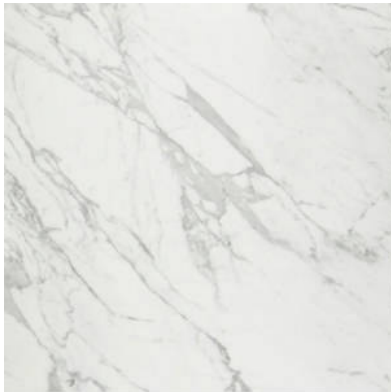

GRAMERCY

KITCHEN AND BATH

PRODUCT

MILANO STATUARIO POLISHED 32X32

Tile | 31"x31" | Glazed Porcelain

GRAPHIC VARIETY

ROOM SCENES

TECHNICAL DATA

CODE: QULX-MI-5P
NAME: Milano Statuario Polished 32X32
SERIES: Luxury
SIZE: 31"x31"
FINISH: Polished
LOOK: Marble Look
EDGE: Rectified
FAMILY: Tile
FROST RESISTANCE: Yes
PEI: 4
STYLE: Contemporary
SUITABLE FOR: Indoor, Shower
TYPOLOGY: Glazed Porcelain
TYPE OF PIECE: Field Tile
USE: Floor and Wall