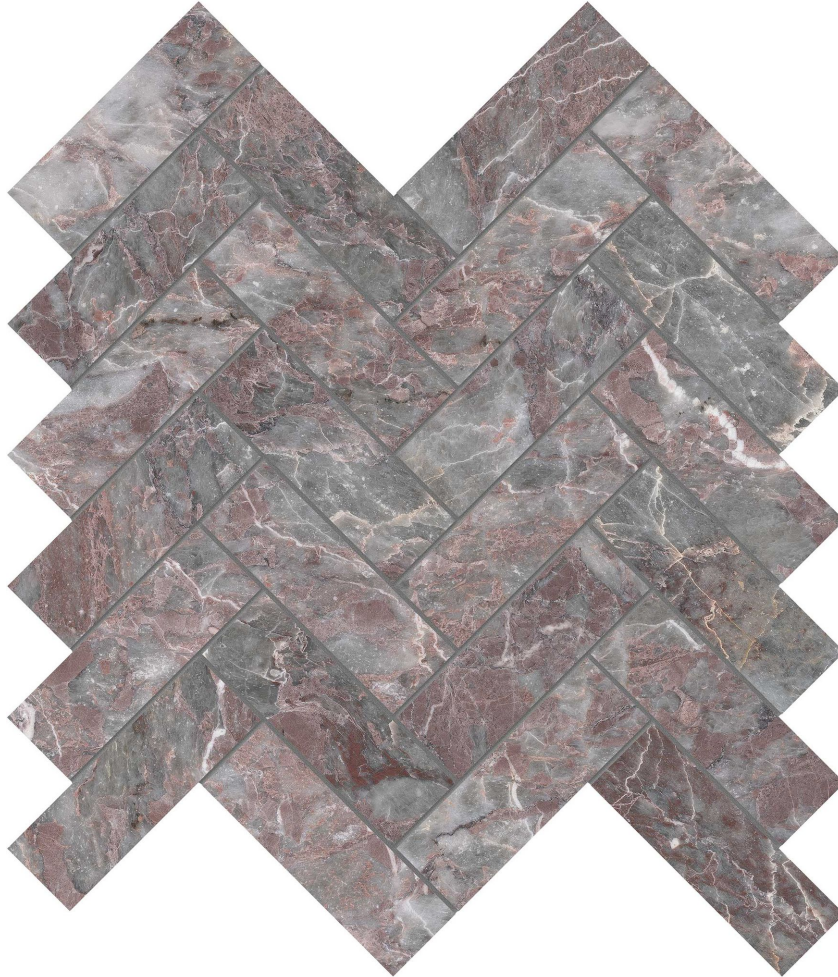

GRAMERCY

KITCHEN AND BATH

PRODUCT

SERENO BURGUNDY 1.25X4 HERRINGBONE MOSAIC

Stone | 11.25"×11.375" | Marble

TECHNICAL DATA

CODE: AS5001-03120

NAME: Sereno Burgundy 1.25x4 Herringbone Mosaic

SERIES: Sereno Burgundy

SIZE: 11.25"x11.375"

FINISH: Honed

FAMILY: Stone

MOSAIC CHIP SIZE: 1.25"x4"

SUITABLE FOR: Indoor|Shower

TPOLOGY: Marble

TYPE OF PIECE: Mosaic