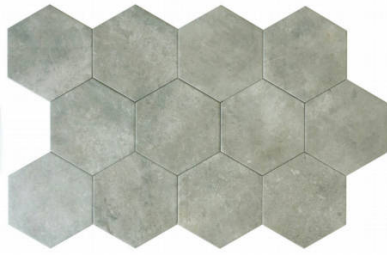

GRAMERCY

KITCHEN AND BATH

SERIES SEVILLE

Concrete | | Porcelain

PRODUCTS

Seville 5.5X6.3" Black Hexagon
5.5"x6.3" | Porcelain

Seville 5.5X6.3" Grey Hexagon
5.5"x6.3" | Porcelain

Seville 5.5X6.3" White Hexagon
5.5"x6.3" | Porcelain