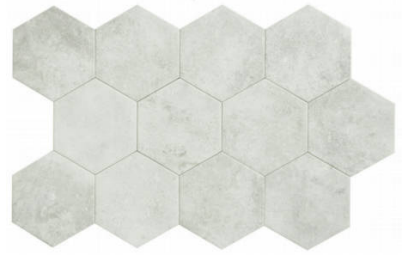

GRAMERCY

KITCHEN AND BATH

SERIES SEVILLE

Concrete | | Porcelain

PRODUCTS

Seville 5.5X6.3" Black Hexagon
5.5"x6.3" | Porcelain

Seville 5.5X6.3" Grey Hexagon
5.5"x6.3" | Porcelain

Seville 5.5X6.3" White Hexagon
5.5"x6.3" | Porcelain

ROOM SCENES

Size	Product type	BOX			PALLET		
		pcs	sqft	lb	boxes	sqft	lb
5.5"x6.3"							

WARNING The information contained in this packing list is for guidance only, the contents of the packing may vary. Please consult our sales representatives for an exact list.