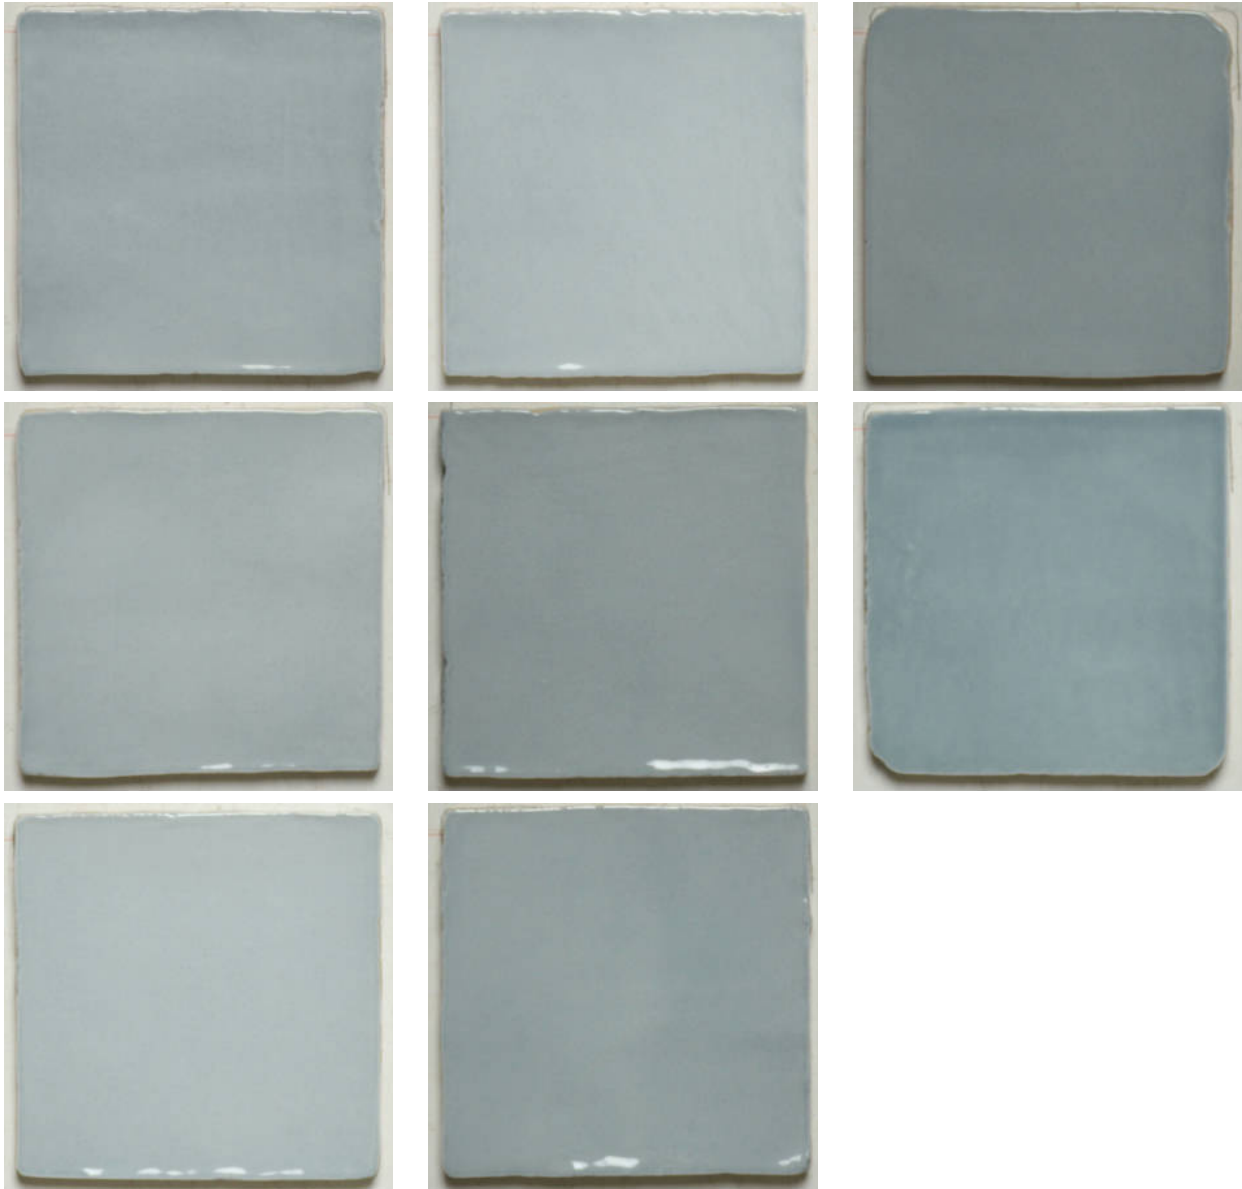

# GRAMERCY

KITCHEN AND BATH

---

**PRODUCT**  
**AQUA MIX 4X4**

---

Tile | 4"x4" | Ceramic

**GRAPHIC VARIETY**

**ROOM SCENES**

**TECHNICAL DATA**

CODE: QUCL-AM-2  
NAME: Aqua Mix 4X4  
SERIES: Colours  
SIZE: 4"x4"  
FINISH: Gloss  
LOOK: Hand-crafted  
FAMILY: Tile  
STYLE: Traditional  
SUITABLE FOR: Backsplash|Indoor  
TYPOLOGY: Ceramic  
TYPE OF PIECE: Field Tile  
USE: Wall only