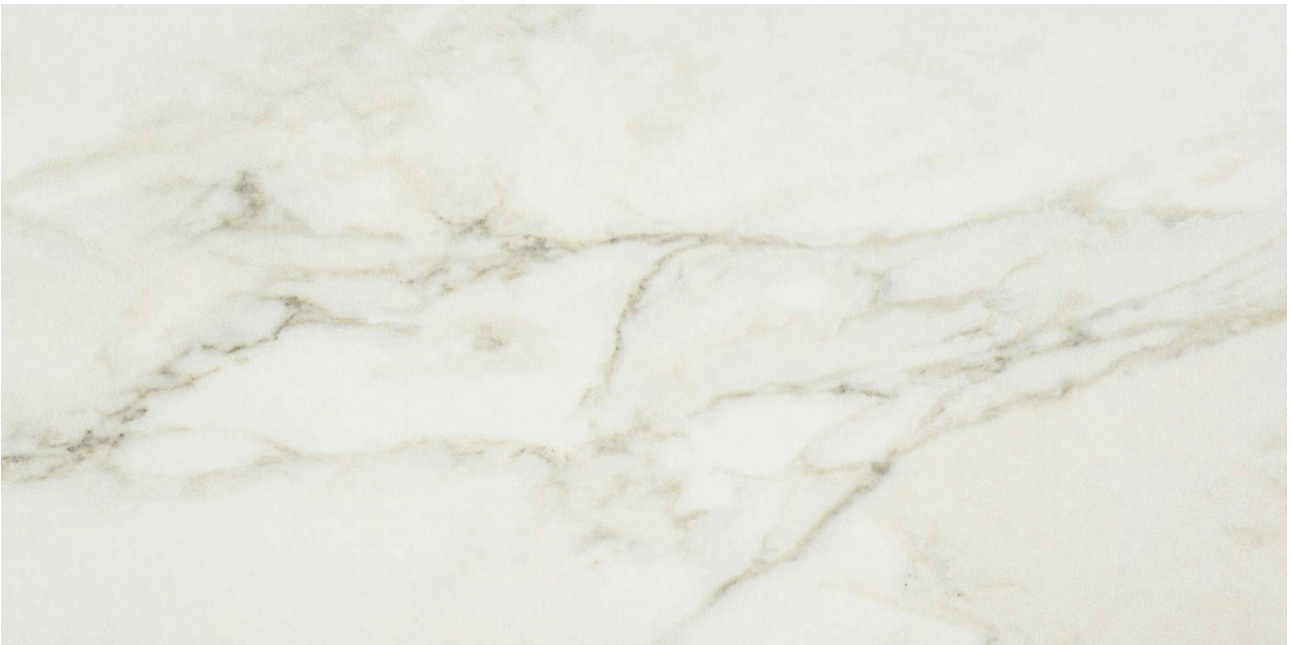

GRAMERCY

KITCHEN AND BATH

PRODUCT

AMALFI CALACATTA HONED 12X24

Tile | 12"x24" | Glazed Porcelain

GRAPHIC VARIETY

TECHNICAL DATA

CODE: QULX-AM-2HN
NAME: Amalfi Calacatta Honed 12X24
SERIES: Luxury
SIZE: 12"x24"
FINISH: Matt
LOOK: Marble Look
EDGE: Rectified
FAMILY: Tile
FROST RESISTANCE: Yes
PEI: 4
STYLE: Contemporary
SUITABLE FOR: Indoor|Shower
TYPOLOGY: Glazed Porcelain
TYPE OF PIECE: Field Tile
USE: Floor and Wall