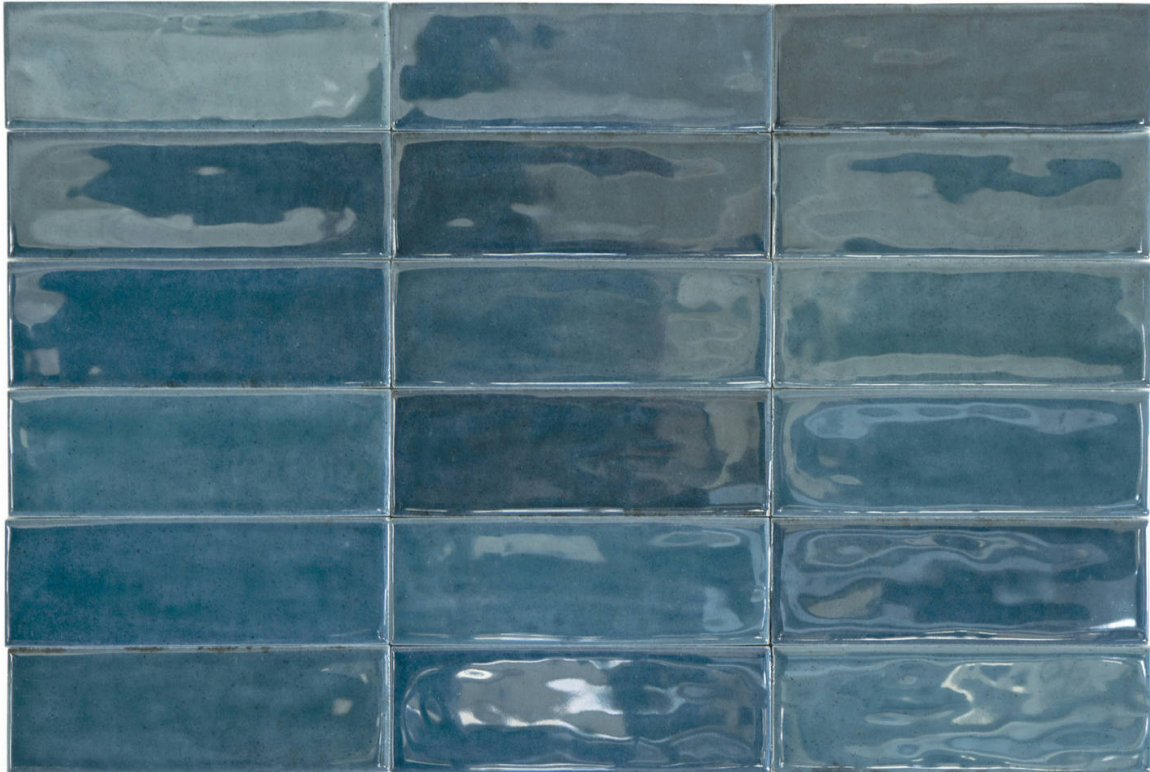

GRAMERCY

KITCHEN AND BATH

PRODUCT

BARCELONA 2X6" BLUE

Tile | 2"x6" | Porcelain

GRAPHIC VARIETY

ROOM SCENES

TECHNICAL DATA

CODE: QUBC-BL-1
NAME: Barcelona 2x6" Blue
SERIES: Barcelona
SIZE: 2"x6"
FINISH: Gloss
LOOK: Hand-crafted
FAMILY: Tile
FROST RESISTANCE: Yes
PEI: 3
SHADE VARIATION: V3
STYLE: Traditional
SUITABLE FOR: Backsplash|Indoor|Outdoor|Pool|Shower
TYPOLOGY: Porcelain
TYPE OF PIECE: Field Tile
USE: Floor and Wall