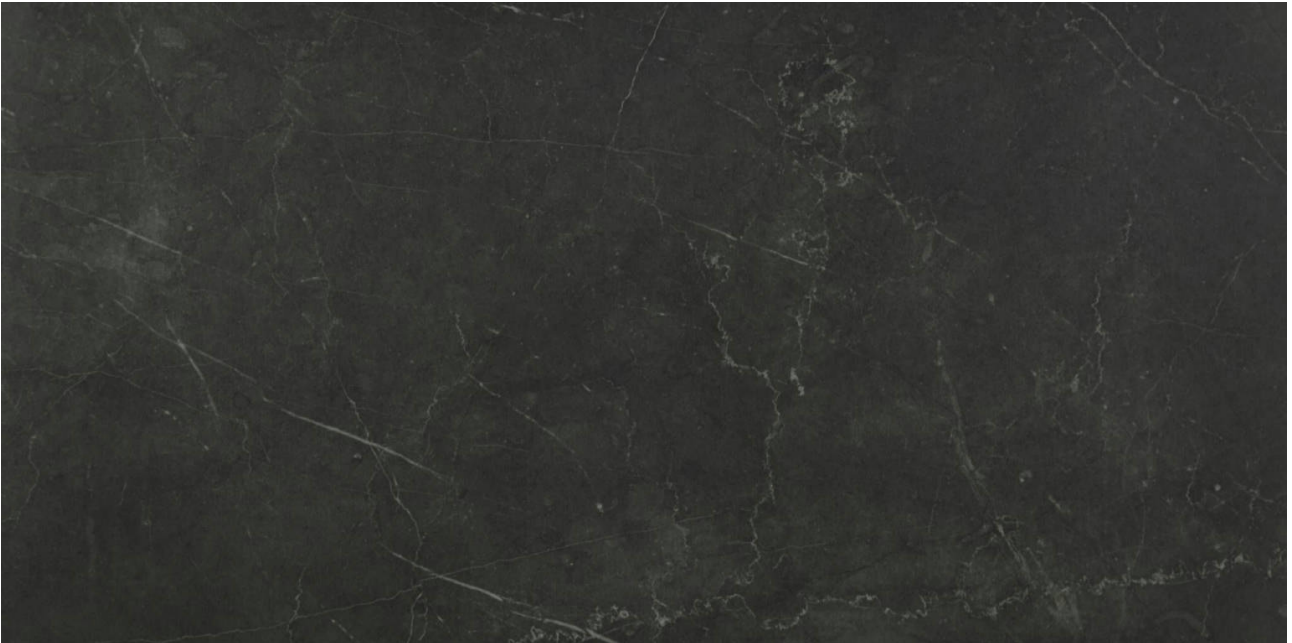

GRAMERCY

KITCHEN AND BATH

PRODUCT

TIVOLI NERO HONED 24X48

Tile | 24"x48" | Glazed Porcelain

GRAPHIC VARIETY

ROOM SCENES

TECHNICAL DATA

CODE: QULX-TI-4HN
NAME: Tivoli Nero Honed 24X48
SERIES: Luxury
SIZE: 24"x48"
FINISH: Matt
LOOK: Marble Look
EDGE: Rectified
FAMILY: Tile
FROST RESISTANCE: Yes
PEI: 4
STYLE: Contemporary
SUITABLE FOR: Indoor|Shower
TYPOLOGY: Glazed Porcelain
TYPE OF PIECE: Field Tile
USE: Floor and Wall