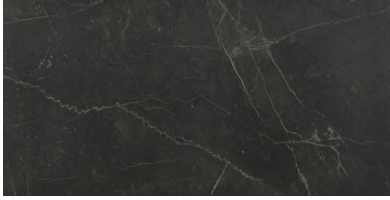

GRAMERCY

KITCHEN AND BATH

PRODUCT

TIVOLI NERO HONED 24X48

Tile | 24"x48" | Glazed Porcelain

GRAPHIC VARIETY

ROOM SCENES

TECHNICAL DATA

CODE: QULX-TI-4HN
NAME: Tivoli Nero Honed 24X48
SERIES: Luxury
SIZE: 24"x48"
FINISH: Matt
LOOK: Marble Look
EDGE: Rectified
FAMILY: Tile
FROST RESISTANCE: Yes
PEI: 4
STYLE: Contemporary
SUITABLE FOR: Indoor|Shower
TYPOLOGY: Glazed Porcelain
TYPE OF PIECE: Field Tile
USE: Floor and Wall