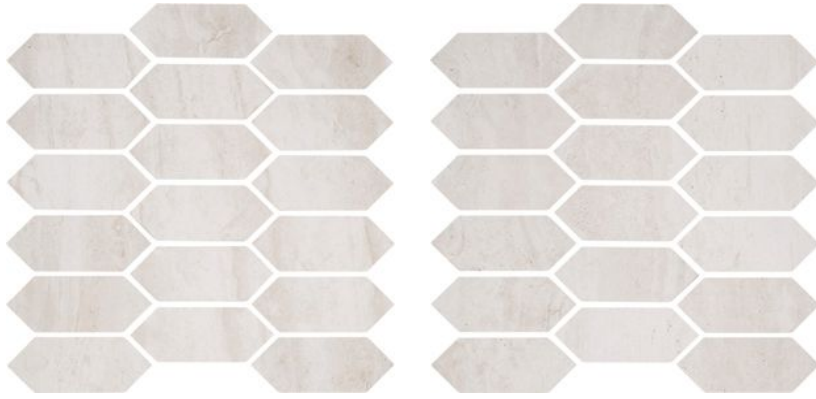

GRAMERCY

KITCHEN AND BATH

PRODUCT

SOUL IVORY PICKET MOSAIC

Tile | 12"x12" | Porcelain

GRAPHIC VARIETY

ROOM SCENES

TECHNICAL DATA

CODE: QUTL-SO-M2
NAME: Soul Ivory Picket Mosaic
SERIES: Timeless
SIZE: 12"x12"
FINISH: Matt
LOOK: Marble Look
FAMILY: Tile
FROST RESISTANCE: Yes
MOSAIC CHIP SIZE: Mesh-Mounted
STYLE: Contemporary
SUITABLE FOR: Indoor
TYPOLOGY: Porcelain
TYPE OF PIECE: Mosaic
USE: Floor and Wall