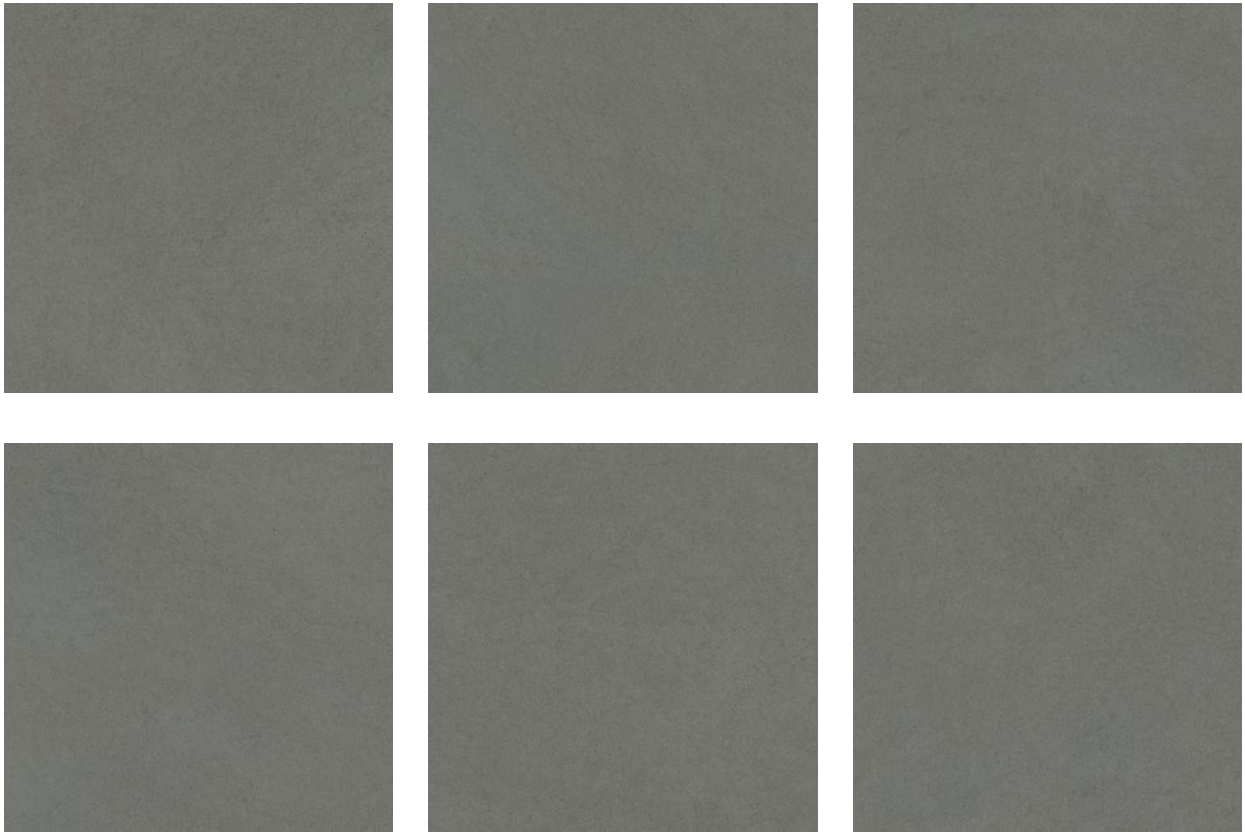

GRAMERCY

KITCHEN AND BATH

PRODUCT

CONCORD 13X13F UMBER MATTE

Tile | 13"x13" | Pressed Glazed Porcelain

GRAPHIC VARIETY

TECHNICAL DATA

CODE: QUCN-UM-1
NAME: Concord 13X13F Umber Matte
SERIES: Concord
SIZE: 13"x13"
FINISH: Matt
LOOK: Stone Look
BREAKING STRENGTH (APH): >350 - >1600
CHEMICAL RESISTANCE (APH): CLASS A
DCOF (APH): MATTE ≥ 0.65
FAMILY: Tile
FROST RESISTANCE: Yes
PEI: 4
R VALUE (APH): MATTE R10
SHADE VARIATION: V3
STAIN RESISTANCE (APH): CLASS A & 5
STYLE: Contemporary
SUITABLE FOR: Indoor, Outdoor, Pool, Backsplash, Shower
TYPOLOGY: Pressed Glazed Porcelain
THICKNESS (APH): 7.6 mm
TYPE OF PIECE: Field Tile
USE: Floor and Wall