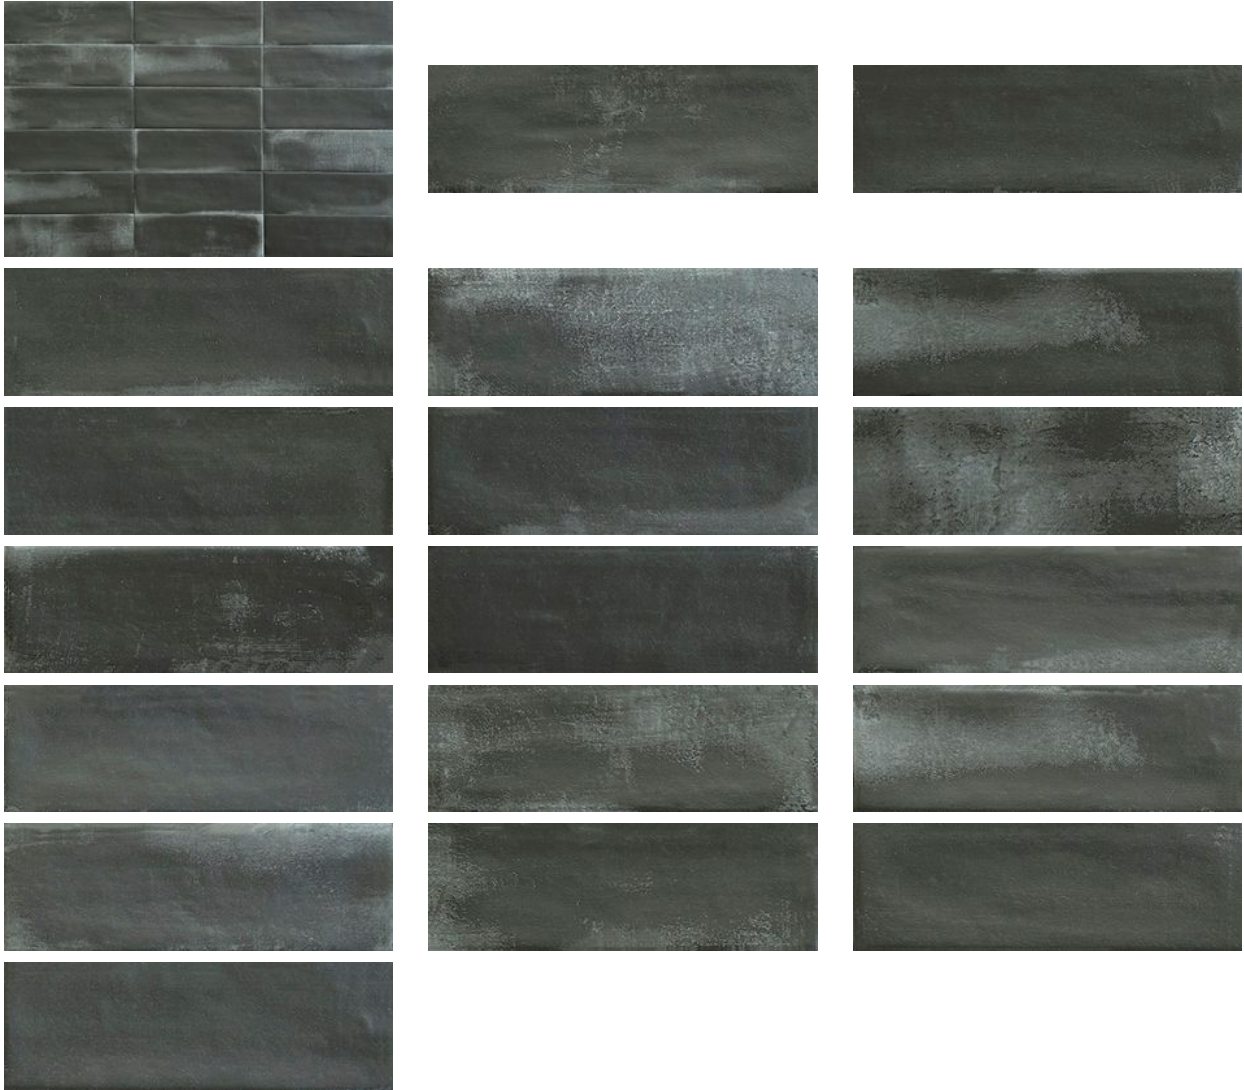

GRAMERCY

KITCHEN AND BATH

PRODUCT
ARUBA COAL MATT 2X6

Tile | 2"x6" | Porcelain

GRAPHIC VARIETY

ROOM SCENES

TECHNICAL DATA

CODE: QUAU-CO-1M
NAME: Aruba Coal Matt 2x6
SERIES: Aruba
SIZE: 2"x6"
FINISH: Gloss
LOOK: Subway Tile
FAMILY: Tile
FROST RESISTANCE: Yes
PEI: 4
STYLE: Contemporary
SUITABLE FOR: Indoor| Outdoor| Pool| Backsplash| Shower
TYPOLOGY: Porcelain
TYPE OF PIECE: Field Tile
USE: Floor and Wall