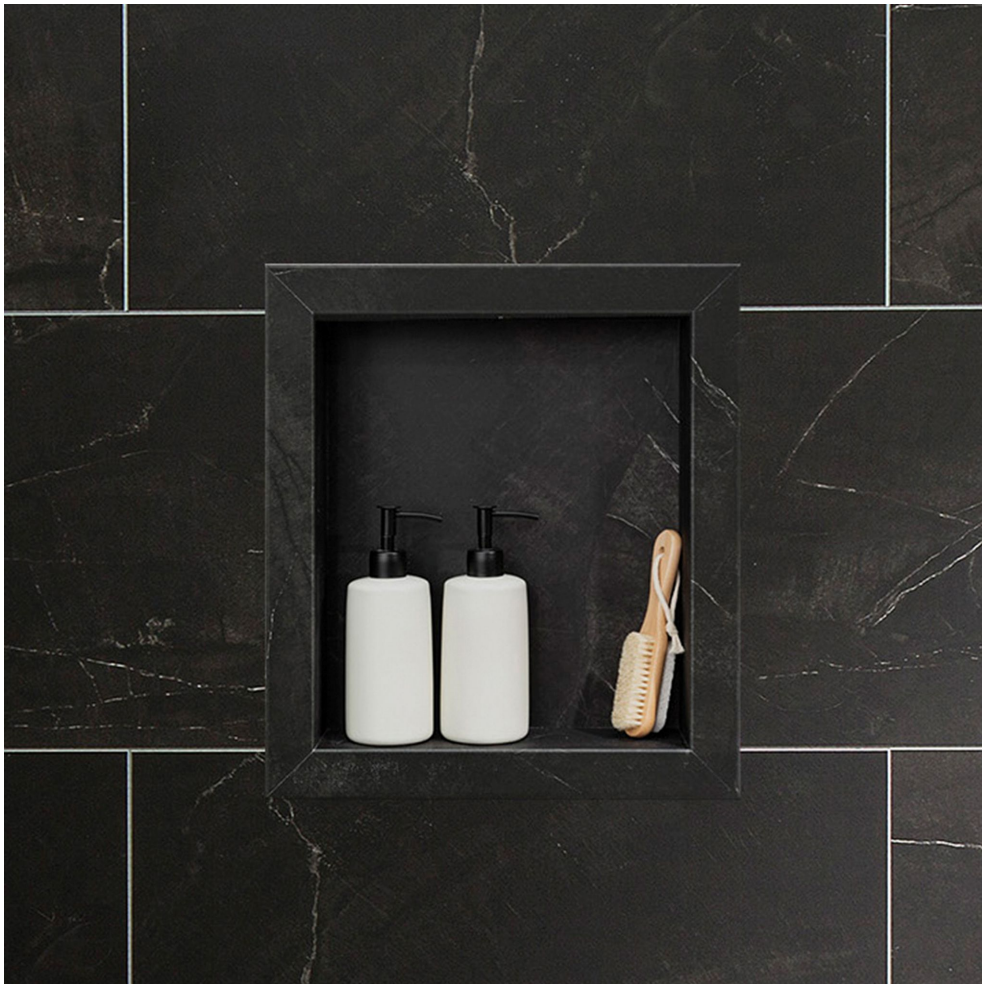

GRAMERCY

KITCHEN AND BATH

PRODUCT

BLACK ICE SHOWER NICHE 14.5 X12 INSIDE

Waterproof Wall and Floor Covering | 14.5"x12"x2" | SPC

TECHNICAL DATA

CODE: LC53617
NAME: Black Ice Shower Niche 14.5 x12 Inside
SERIES: Black Ice
SIZE: 14.5"x12"x2"
FINISH: Matt
LOOK: Stone Look
CLICK SYSTEM: Lico Fast Click
COMMERCIAL WARRANTY: 10 Year
EDGE: Beveled Edge
FAMILY: Waterproof Wall and Floor Covering
STYLE: Contemporary
SUITABLE FOR: Shower|Indoor
TYPOLOGY: SPC
TYPE OF PIECE: Accessories
TYPOLOGY: Signature Shower Tile
TOTAL THICKNESS: 5.0 mm
USE: Wall only