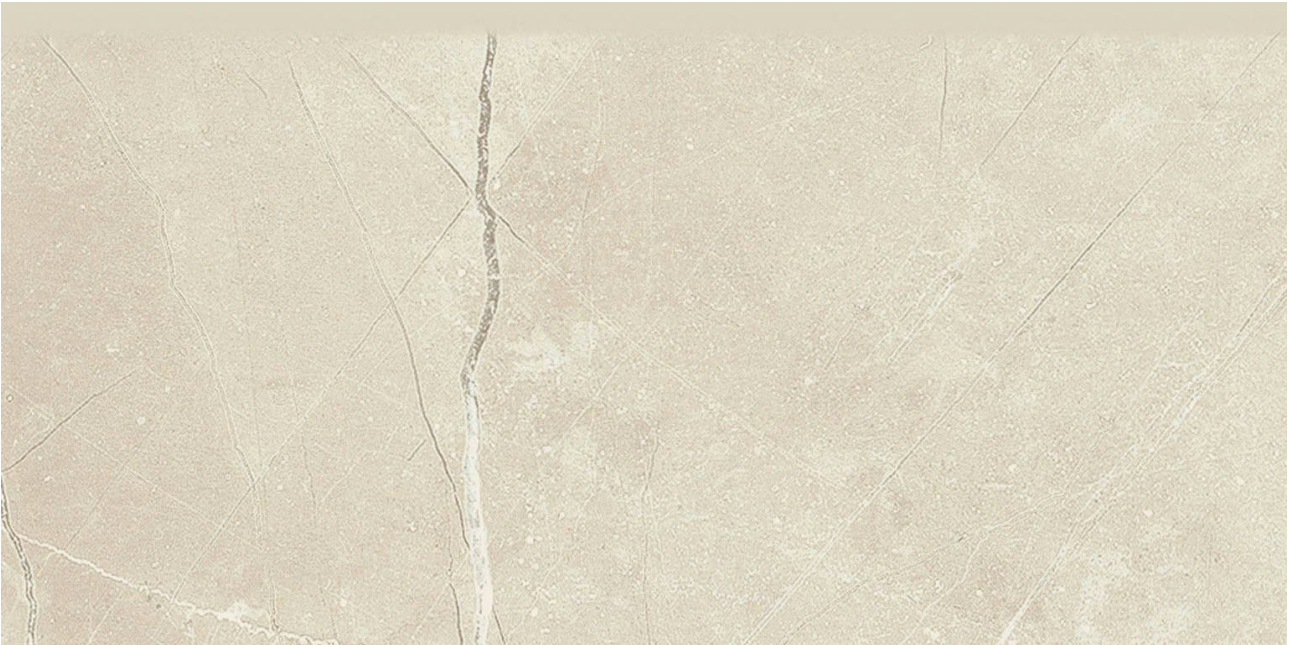

GRAMERCY

KITCHEN AND BATH

PRODUCT

3X6 PULPIS IVORY BULLNOSE

Tile | 3"x6" | Porcelain

TECHNICAL DATA

CODE: AC57-509
NAME: 3X6 Pulpis Ivory Bullnose
SERIES: Classic
SIZE: 3"x6"
FINISH: Gloss
LOOK: Marble Look
FAMILY: Tile
STYLE: Contemporary
TYPOLOGY: Porcelain
TYPE OF PIECE: Bullnose
USE: Floor and Wall