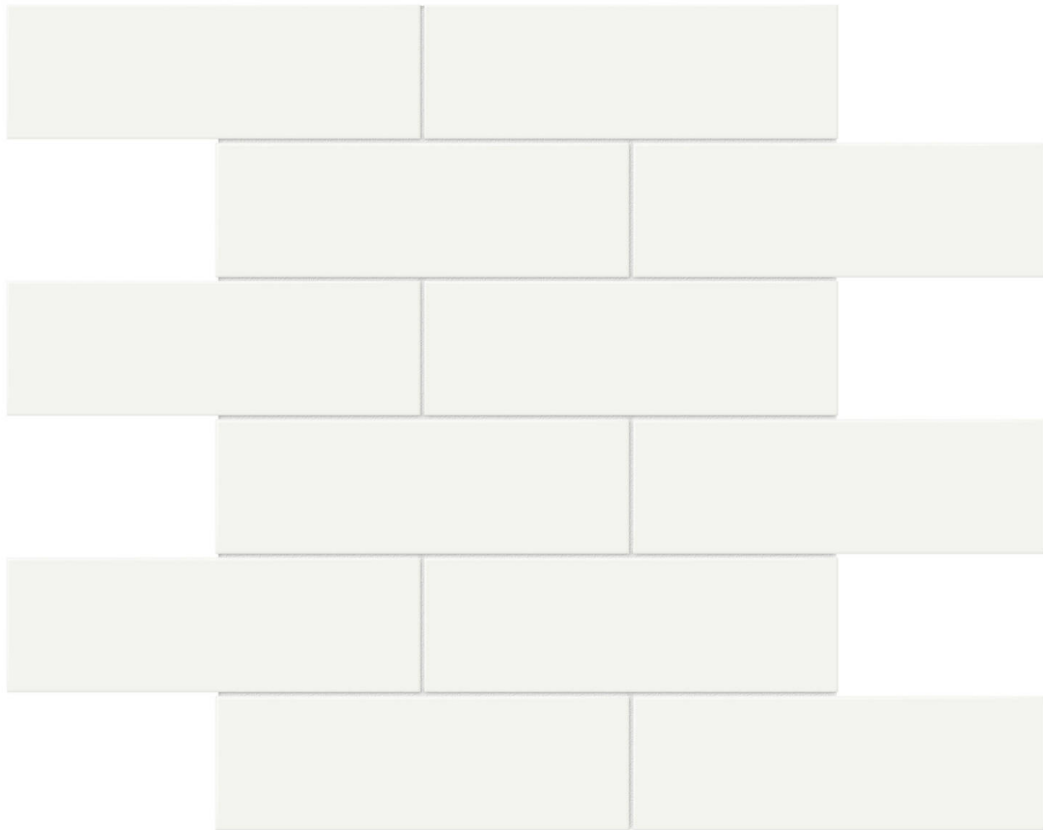

GRAMERCY

KITCHEN AND BATH

PRODUCT

2X6 WHITE MATTE BRICK MOSAIC

Tile | 11.65"x11.73" | Porcelain

TECHNICAL DATA

CODE: QUTR-WH-M12M
NAME: 2x6 White Matte Brick Mosaic
SERIES: Traditions
SIZE: 11.65"x11.73"
FINISH: Matt
LOOK: Mono-Color
FAMILY: Tile
FROST RESISTANCE: Yes
MOSAIC CHIP SIZE: 2"x6"
STYLE: Classic
SUITABLE FOR: Backsplash,Indoor
TYPOLOGY: Porcelain
TYPE OF PIECE: Mosaic
USE: Floor and Wall
NOTES: Number Of Rows Per Sheet = 6