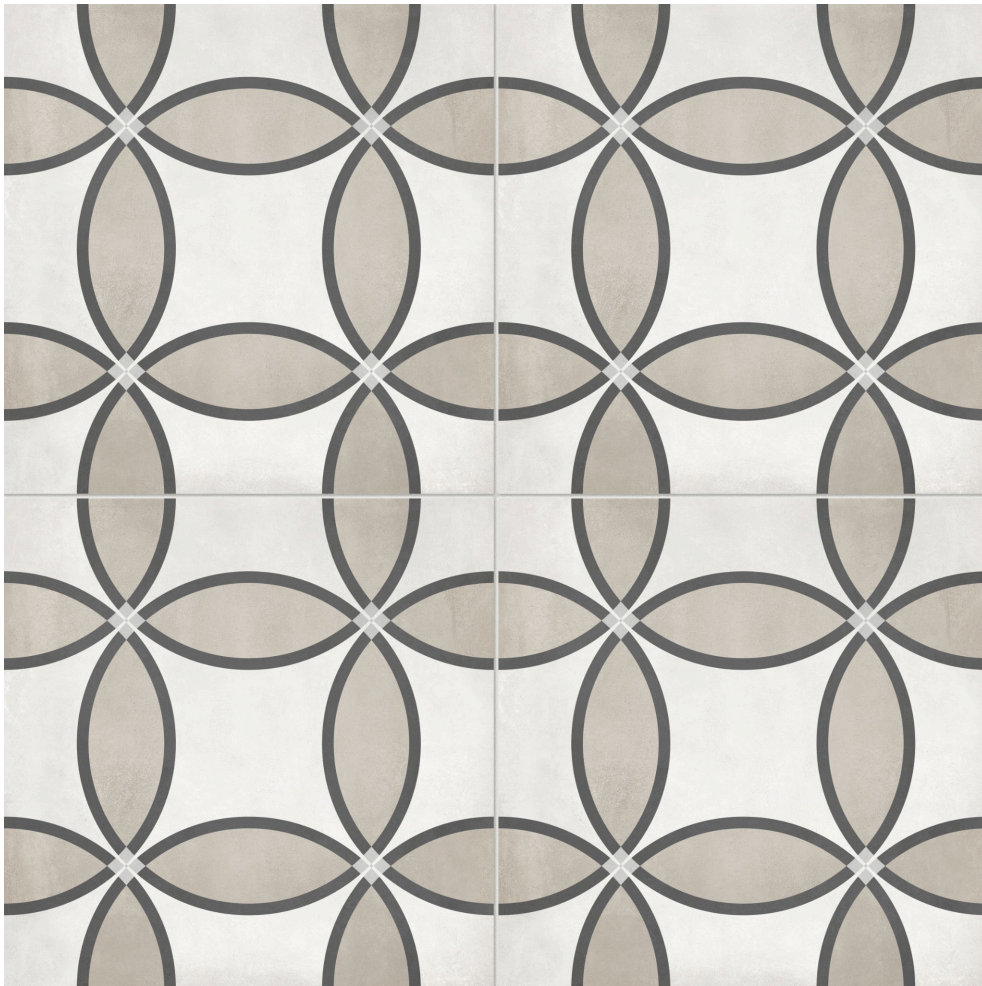

GRAMERCY

KITCHEN AND BATH

PRODUCT

FORM 8X8 SAND ZENITH

Tile | 8"x8" | Pressed Glazed Porcelain

TECHNICAL DATA

CODE: AC4500-07620

NAME: Form 8x8 Sand Zenith

SERIES: Form AC

SIZE: 8"x8"

FINISH: Matte

LOOK: Patterned Tiles

BREAKING STRENGTH (APH): $\geq 310 \geq 1300$

CHEMICAL RESISTANCE (APH): CLASS A

DCOF (APH): ≥ 0.55

FAMILY: Tile

FROST RESISTANCE: Yes

PEI: 4

SHADE VARIATION: V2/V3/V4

SUITABLE FOR: Indoor| Outdoor

TPOLOGY: Pressed Glazed Porcelain

THICKNESS (APH): 9mm

TYPE OF PIECE: Field Tile

USE: Floor and Wall