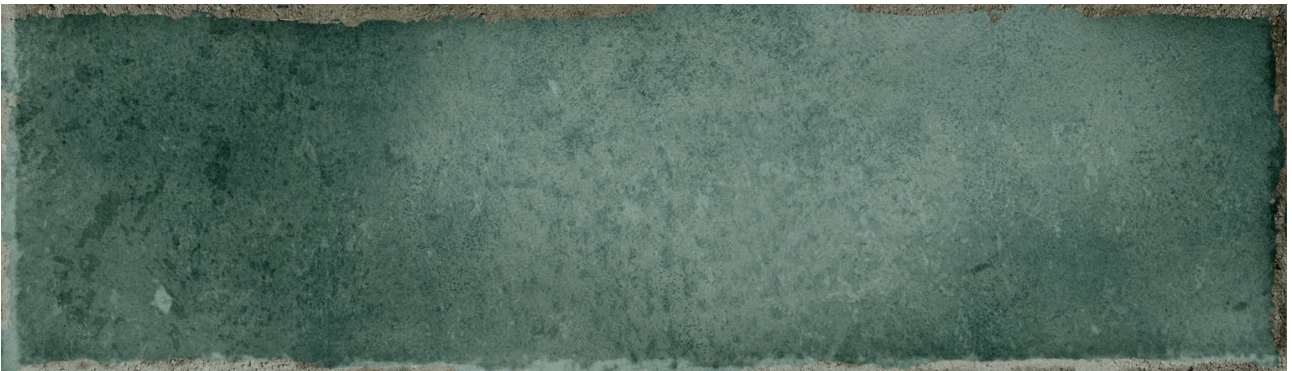

GRAMERCY

KITCHEN AND BATH

PRODUCT

BRICKELL JADE 2.75X9.5

Tile | 2.75"x9.5" | Ceramic

GRAPHIC VARIETY

ROOM SCENES

TECHNICAL DATA

CODE: QUMH-BR-1
NAME: Brickell Jade 2.75x9.5
SERIES: Miami
SIZE: 2.75"x9.5"
FINISH: Gloss
LOOK: Subway Tile
FAMILY: Tile
STYLE: Traditional
SUITABLE FOR: Backsplash,Indoor
TYPOLOGY: Ceramic
TYPE OF PIECE: Field Tile
USE: Wall only