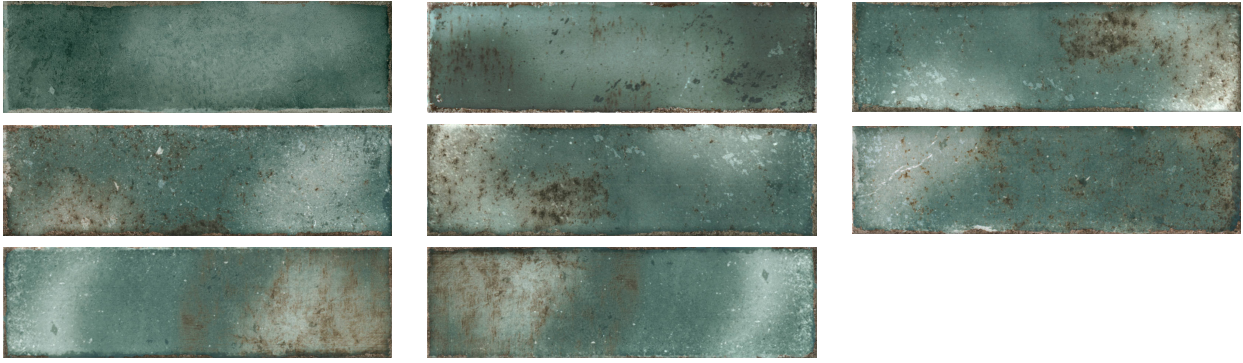

GRAMERCY

KITCHEN AND BATH

PRODUCT

BRICKELL JADE 2.75X9.5

Tile | 2.75"x9.5" | Ceramic

GRAPHIC VARIETY

ROOM SCENES

TECHNICAL DATA

CODE: QUMH-BR-1
NAME: Brickell Jade 2.75x9.5
SERIES: Miami
SIZE: 2.75"x9.5"
FINISH: Gloss
LOOK: Subway Tile
FAMILY: Tile
STYLE: Traditional
SUITABLE FOR: Backsplash,Indoor
TYPOLOGY: Ceramic
TYPE OF PIECE: Field Tile
USE: Wall only