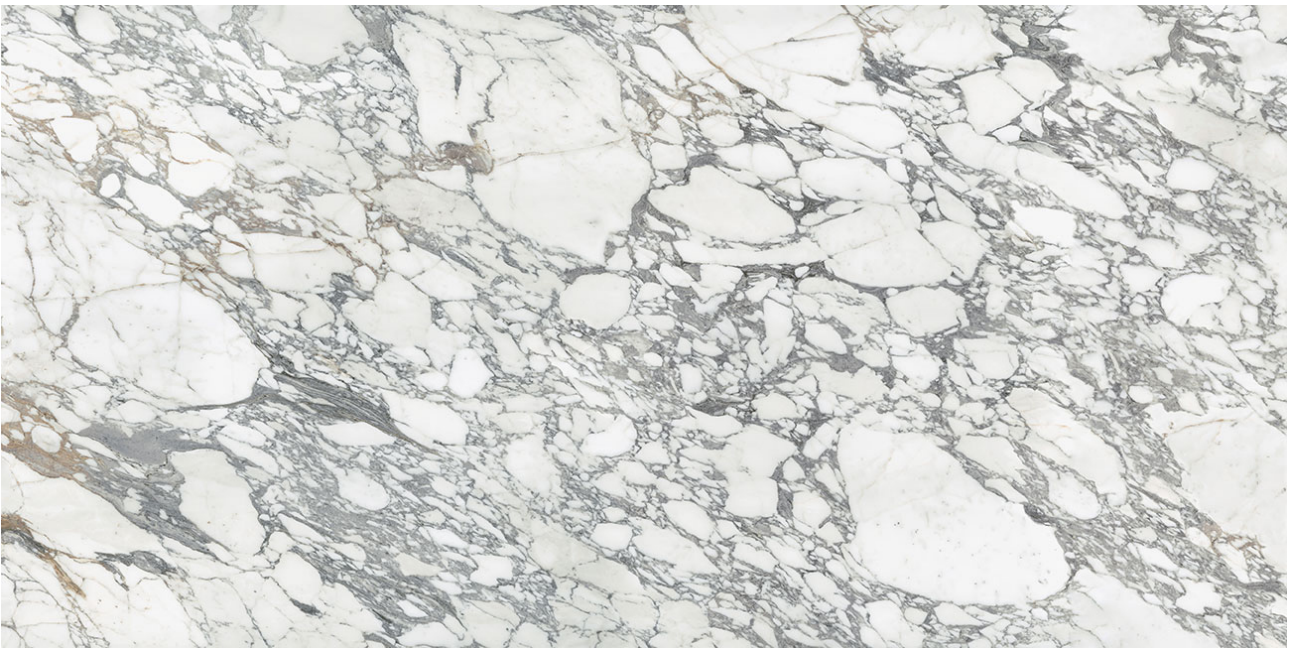

GRAMERCY

KITCHEN AND BATH

PRODUCT

**ROYAL STONEWORKS 63X126 ITALIAN ARABESCATO
HONED**

Tile | 63"x126" | Sintered Slab

TECHNICAL DATA

CODE: QUSW-IA-1H

NAME: Royal Stoneworks 63X126 Italian Arabescato Honed

SERIES: Royal Stoneworks

SIZE: 63"x126"

FINISH: Honed

LOOK: Stone Look

EDGE: Rectified

FAMILY: Tile

FROST RESISTANCE: Yes

SHADE VARIATION: V3

STYLE: Contemporary

SUITABLE FOR: Indoor|Shower

TPOLOGY: Sintered Slab

TYPE OF PIECE: Field Tile

USE: Floor and Wall

NOTES: This product is special order and cannot be cancelled, returned, or refunded.

PACKING