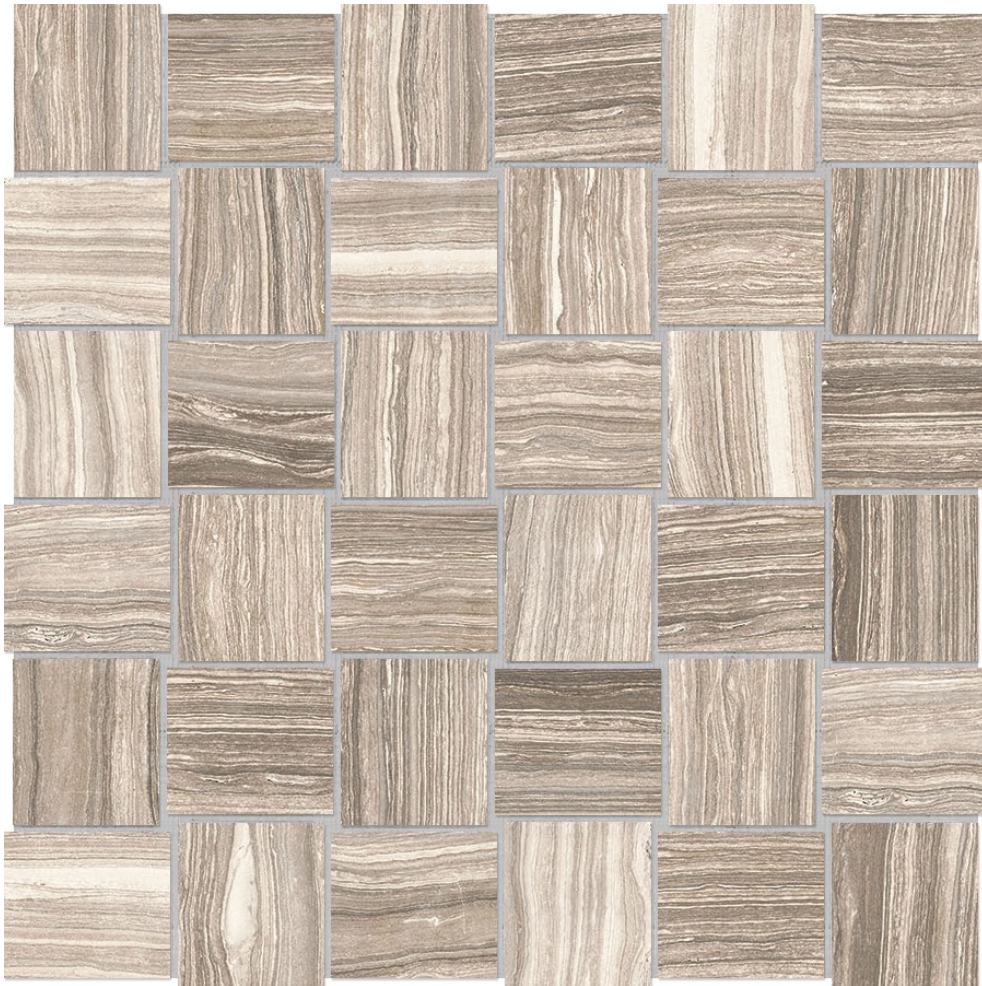

GRAMERCY

KITCHEN AND BATH

PRODUCT

2X2 CLAY BASKETWEAVE

Tile | 12"x12" | Glazed Porcelain