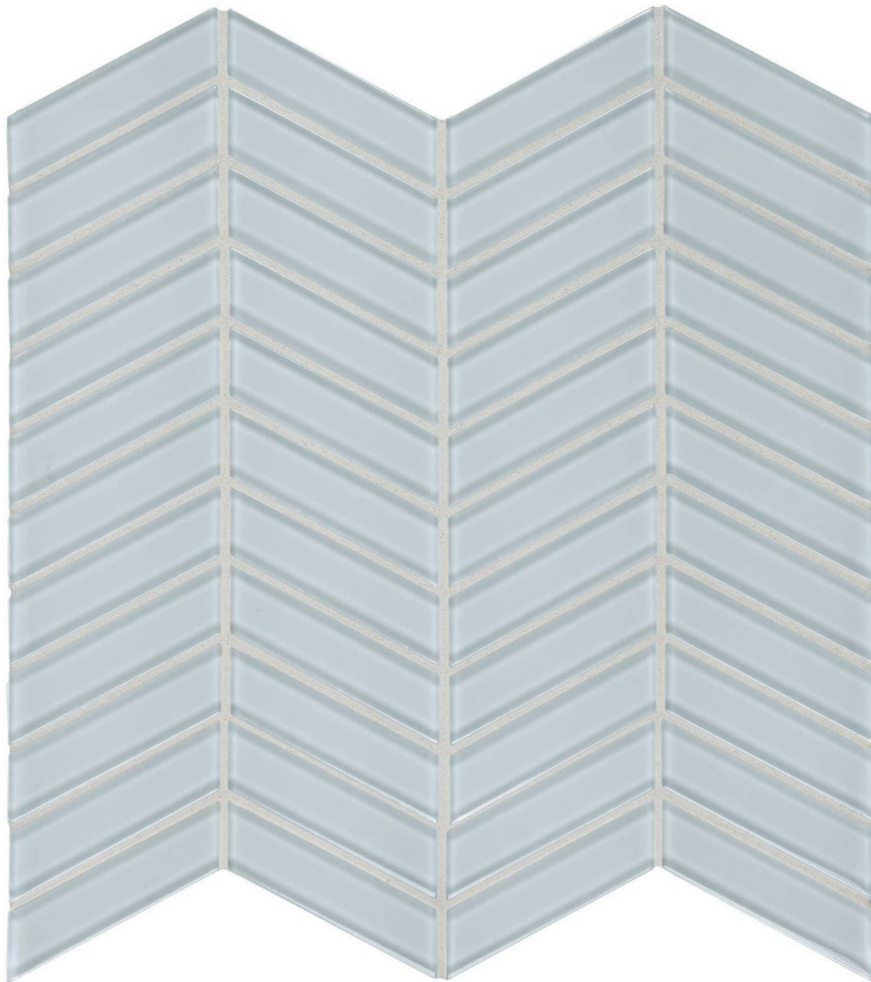

GRAMERCY

KITCHEN AND BATH

PRODUCT

SKYLIGHT CHEVRON MOSAIC

Mosaic and Decorative Tile | 12"x12" |

TECHNICAL DATA

CODE: AC35-129
NAME: Skylight Chevron Mosaic
SERIES: Bliss Element
SIZE: 12"x12"
FINISH: Gloss
LOOK: Glass
FAMILY: Mosaic and Decorative Tile
MOSAIC CHIP SIZE: Mesh-Mounted
STYLE: Classic
SUITABLE FOR: Indoor|Outdoor
TYPE OF PIECE: Mosaic
USE: Wall only