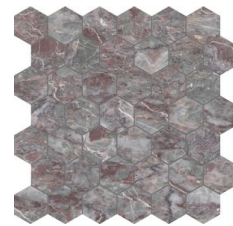

### SERENO BURGUNDY

---

|| Marble

A spectacular multicolored marble with a distinguished yet expressive presence. Sereno Burgundy® offers a standout and unique color scheme of dusty rose, noble burgundy, and refined white and grey tones.

**PRODUCTS**

**Sereno Burgundy 12x24**  
12"x24" | Marble

**Sereno Burgundy 12x24 Curva**  
12"x24" | Marble

**Sereno Burgundy 24 Picket**  
12"x20" | Marble

**Sereno Burgundy 1.25 Penny Round Mosaic**  
10.5"x14" | Marble

**Sereno Burgundy 4x12 Fluto**  
4"x12" | Marble

**Sereno Burgundy 4x12 Prisma**  
4"x12" | Marble

**Sereno Burgundy 2x6 Picket Mosaic**  
10.5"x12" | Marble

**Sereno Burgundy 1.25x12 Deco-Bar**  
1.25"x12" | Marble

**Sereno Burgundy .5x12 Deco-Bar**  
0.5"x12" | Marble

**Sereno Burgundy 2 Hexagon Mosaic**  
12"x12" | Marble

**Sereno Burgundy 18x36**  
3"x12" | Marble

**Sereno Burgundy 3x12**  
3"x12" | Marble

**Sereno Burgundy 1.25x4 Herringbone Mosaic**  
11.25"x11.375" | Marble