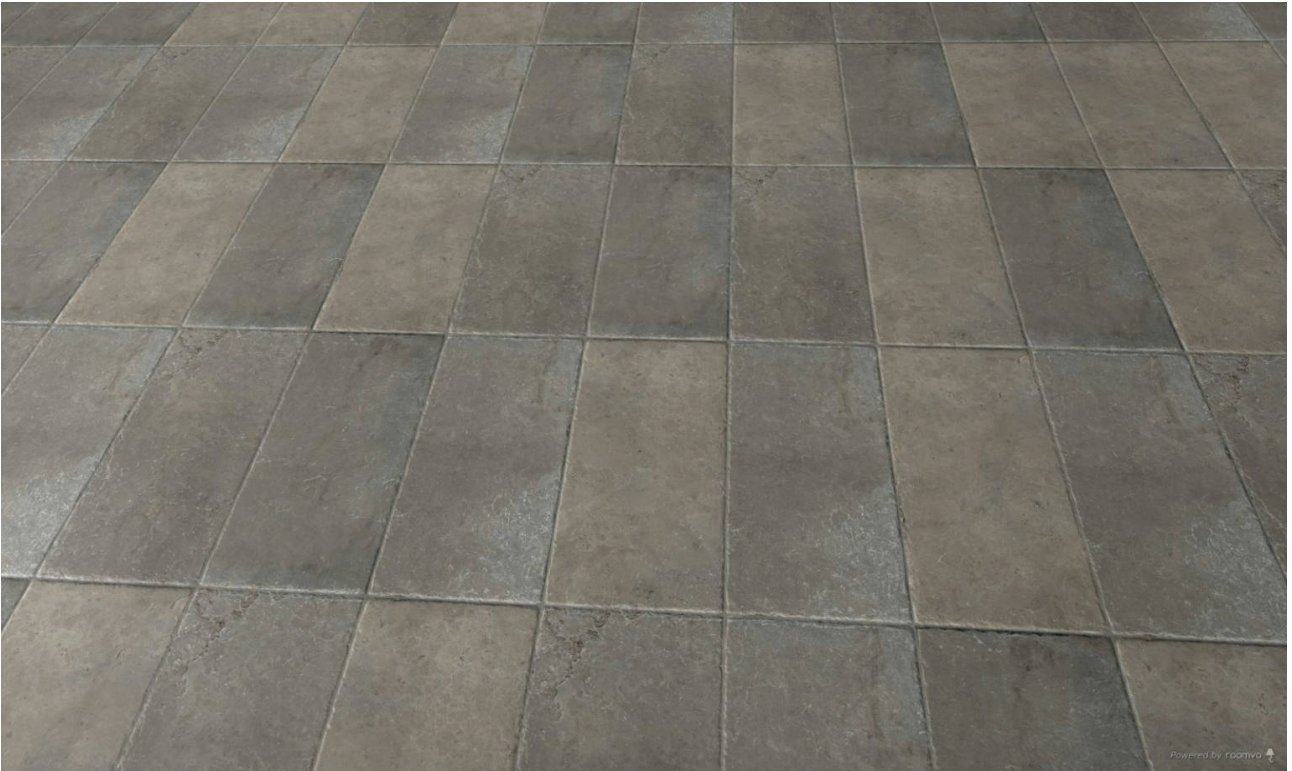

GRAMERCY

KITCHEN AND BATH

PRODUCT

MENFI GREY 12X24"

Tile | 12"x24" | Porcelain

GRAPHIC VARIETY

DETAILS

ROOM SCENES

TECHNICAL DATA

CODE: QUEL-ME-1
NAME: Menfi Grey 12X24"
SERIES: Elevation
SIZE: 12"x24"
FINISH: Natural
LOOK: Stone Look
EDGE: Rectified
FAMILY: Tile
FROST RESISTANCE: Yes
PEI: 4
STYLE: Traditional
SUITABLE FOR: |Indoor|Shower
TYPOLOGY: Porcelain
THICKNESS (APH): 10 mm
TYPE OF PIECE: Field Tile
USE: Floor and Wall