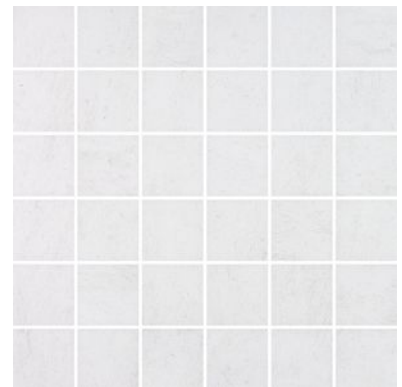

## CINQ

---

Concrete | Glazed Porcelain | Pressed Glazed Porcelain

Contemporary tiles in a palette of earthy colors.

**PRODUCTS**

**Cinq 13x13 Black**  
13"x13" | Pressed Glazed Porcelain

**Cinq 13x13 Grey**  
13"x13" | Pressed Glazed Porcelain

**Cinq 13x13 White**  
13"x13" | Pressed Glazed Porcelain

**Cinq 2x2 Black**  
12"x12" | Glazed Porcelain

**Cinq 2x2 Grey**  
12"x12" | Glazed Porcelain

**Cinq 2x2 White**  
12"x12" | Glazed Porcelain

**Cinq 8x10 Black**  
8"x10" | Pressed Glazed Porcelain