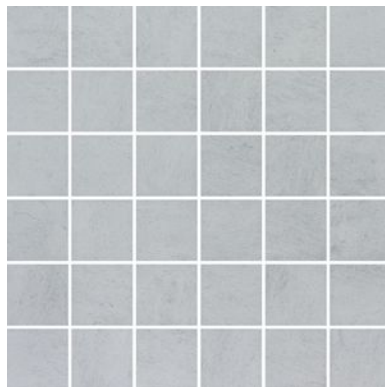

## CINQ

---

Concrete | Glazed Porcelain | Pressed Glazed Porcelain

Contemporary tiles in a palette of earthy colors.

**PRODUCTS**

**Cinq 13x13 Black**  
13"x13" | Pressed Glazed Porcelain

**Cinq 13x13 Grey**  
13"x13" | Pressed Glazed Porcelain

**Cinq 13x13 White**  
13"x13" | Pressed Glazed Porcelain

**Cinq 2x2 Black**  
12"x12" | Glazed Porcelain

**Cinq 2x2 Grey**  
12"x12" | Glazed Porcelain

**Cinq 2x2 White**  
12"x12" | Glazed Porcelain

**Cinq 8x10 Black**  
8"x10" | Pressed Glazed Porcelain