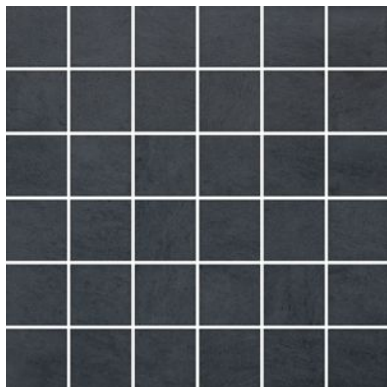

## CINQ

---

Concrete | Glazed Porcelain | Pressed Glazed Porcelain

Contemporary tiles in a palette of earthy colors.

**PRODUCTS**

**Cinq 13x13 Black**  
13"x13" | Pressed Glazed Porcelain

**Cinq 13x13 Grey**  
13"x13" | Pressed Glazed Porcelain

**Cinq 13x13 White**  
13"x13" | Pressed Glazed Porcelain

**Cinq 2x2 Black**  
12"x12" | Glazed Porcelain

**Cinq 2x2 Grey**  
12"x12" | Glazed Porcelain

**Cinq 2x2 White**  
12"x12" | Glazed Porcelain

**Cinq 8x10 Black**  
8"x10" | Pressed Glazed Porcelain