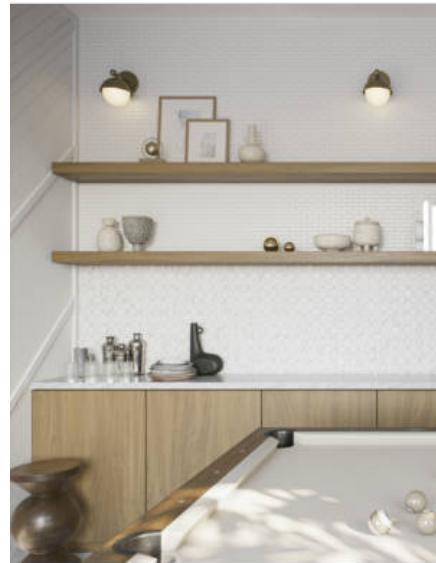

GRAMERCY

KITCHEN AND BATH

PRODUCT

1X3 BRICK PORCELAIN MOSAIC

Mosaic and Decorative Tile | 11"x11.38" | Porcelain

DETAILS

ROOM SCENES

TECHNICAL DATA

CODE: RVHA003
NAME: 1x3 Brick Porcelain Mosaic
SERIES: Hamptons Collection
SIZE: 11"x11.38"
FINISH: Gloss
LOOK: Multi-Look Mosaics
FAMILY: Mosaic and Decorative Tile
MOSAIC CHIP SIZE: 1"x3"
SHADE VARIATION: V1
STYLE: Contemporary
SUITABLE FOR: Backsplash|Indoor|Shower
TYPOLOGY: Porcelain
TYPE OF PIECE: Mosaic
USE: Wall only