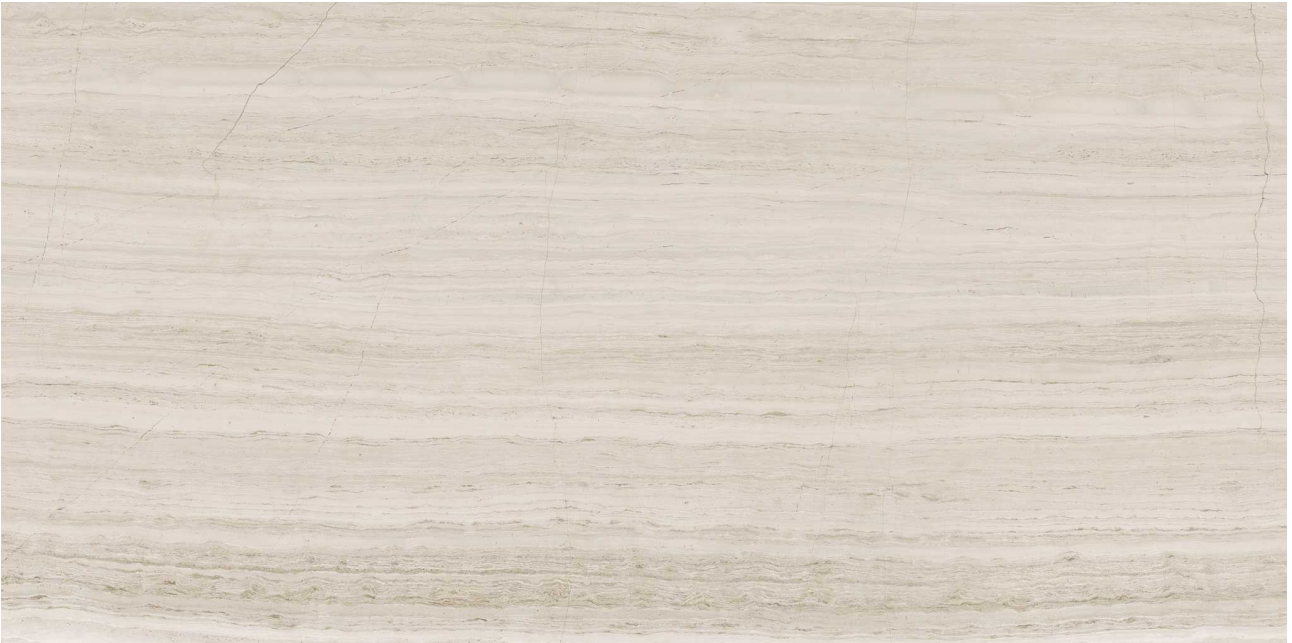

# GRAMERCY

KITCHEN AND BATH

---

**PRODUCT**  
**STRADA MIST 12X24**

---

Stone | 12"x24" | Limestone

**ROOM SCENES**

**TECHNICAL DATA**

CODE: AS5000-02790  
NAME: Strada Mist 12x24  
SERIES: Strada Mist  
SIZE: 12"x24"  
FINISH: Honed  
EDGE: Straight Edge  
FAMILY: Stone  
SUITABLE FOR: Indoor|Shower  
TYPOLOGY: Limestone  
TYPE OF PIECE: Field Tile  
USE: Floor and Wall