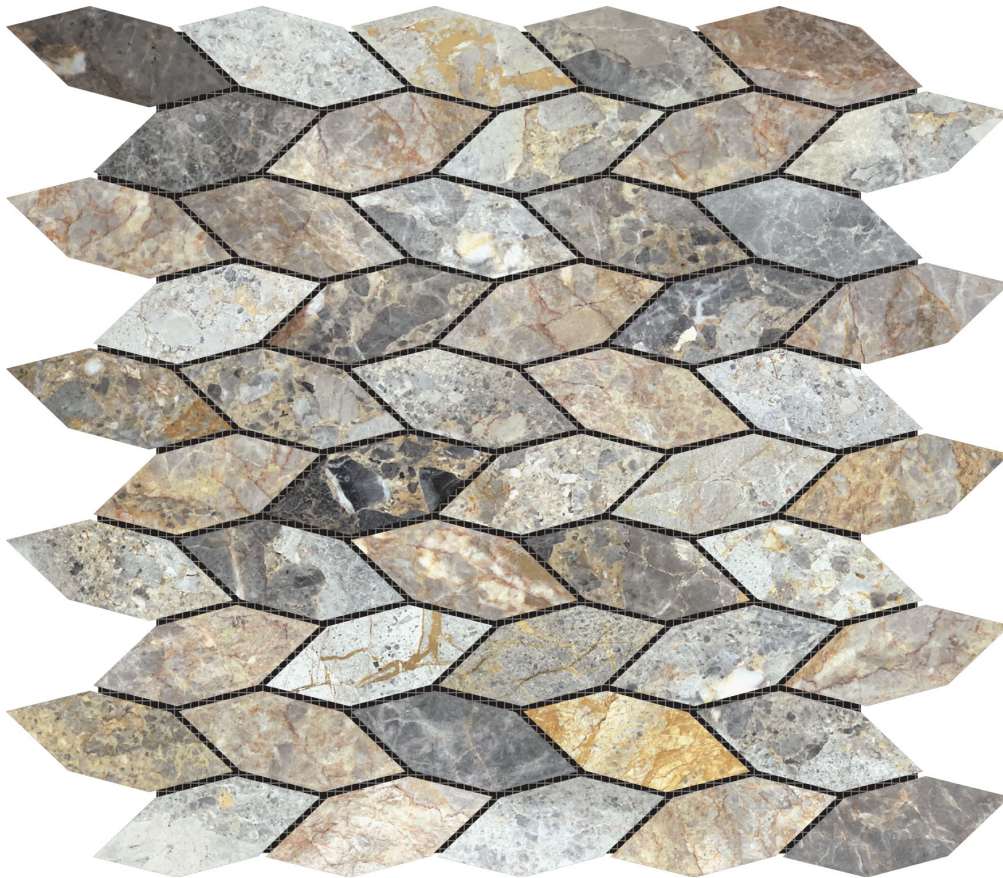

GRAMERCY

KITCHEN AND BATH

PRODUCT

ELONGATED HEXAGON ROYAL VEIN \"LEAVES\" MOSAIC

Mosaic and Decorative Tile | 12\"x12\" | Marble

ROOM SCENES

TECHNICAL DATA

CODE: RVCHAWM182

NAME: Elongated Hexagon Royal Vein "Leaves" Mosaic

SERIES: Chelsea Collection

SIZE: 12"x12"

LOOK: Multi-Look Mosaics

FAMILY: Mosaic and Decorative Tile

SUITABLE FOR: Backsplash,Indoor,Outdoor,Shower,Pool

TPOLOGY: Marble