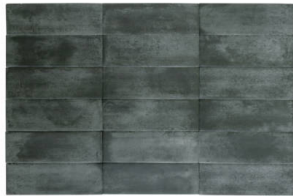

**Lisbon 0.39X9" Pearl Trim**  
0.39"x9" | Ceramic

**Lisbon 0.39X9" Sky Trim**  
0.39"x9" | Ceramic

**Lisbon 0.39X9" White Trim**  
0.39"x9" | Ceramic

**Lisbon 2x6" Blue**  
2"x6" | Porcelain

**Lisbon 2x6" Graphite**  
2"x6" | Porcelain