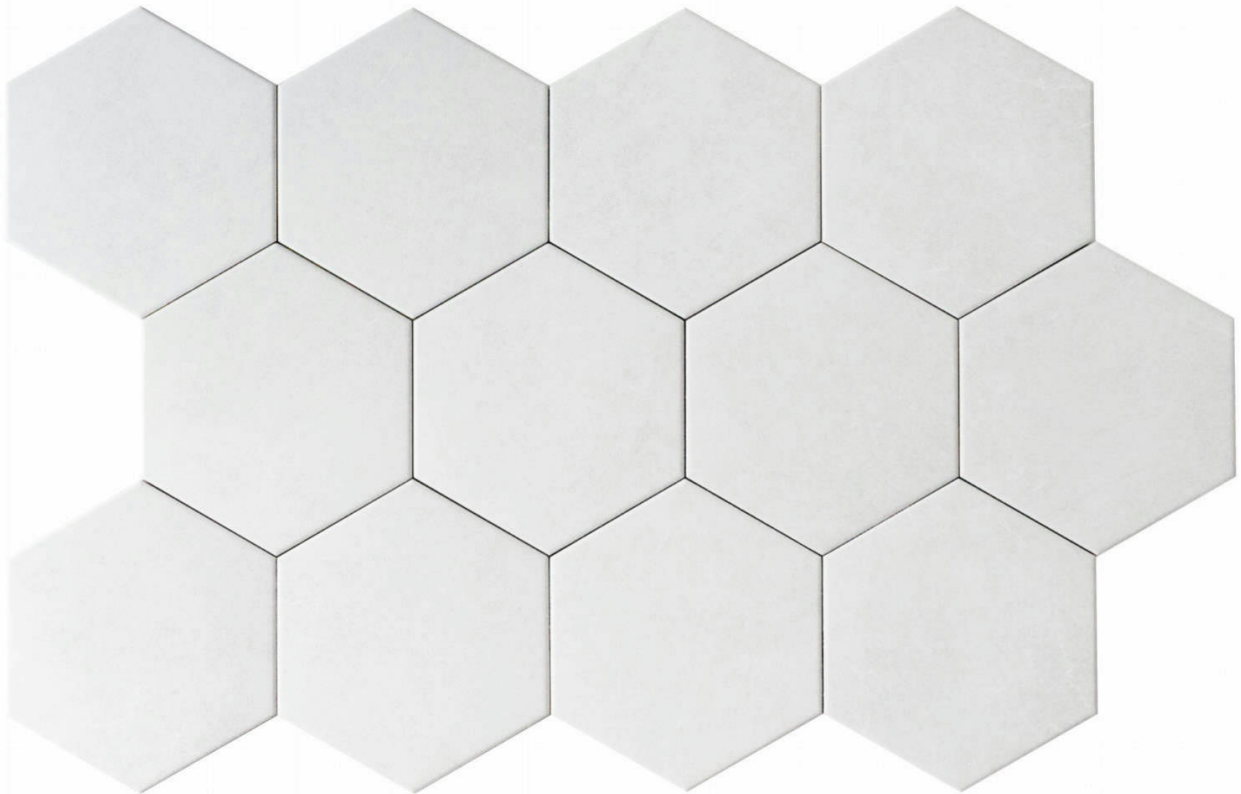

### FORM 5.5X6.3" WHITE HEXAGON

---

Tile | 5.5"x6.3" | Porcelain

**GRAPHIC VARIETY**

**ROOM SCENES**

**TECHNICAL DATA**

CODE: QUFM-WH-1  
NAME: Form 5.5X6.3" White Hexagon  
SERIES: Form  
SIZE: 5.5"x6.3"  
FINISH: Matt  
LOOK: Concrete  
FAMILY: Tile  
FROST RESISTANCE: Yes  
PEI: 4  
SHADE VARIATION: V1  
STYLE: Contemporary  
SUITABLE FOR: Backsplash|Indoor|Outdoor|Pool|Shower  
TYPOLOGY: Porcelain  
TYPE OF PIECE: Field Tile  
USE: Floor and Wall