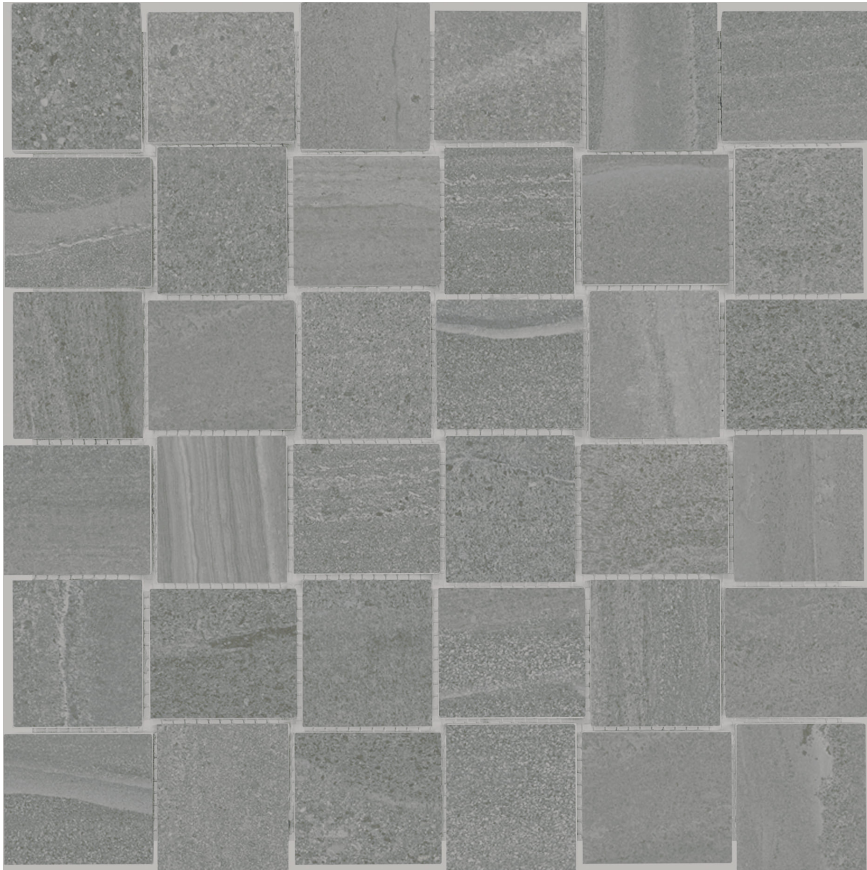

GRAMERCY

KITCHEN AND BATH

PRODUCT

DAVENPORT 2X2 MICA

Tile | 12"x12" | Pressed Glazed Porcelain

TECHNICAL DATA

CODE: AC4501-00810

NAME: Davenport 2x2 Mica

SERIES: Davenport

SIZE: 12"x12"

FINISH: Matte

LOOK: Stone Look

BREAKING STRENGTH (APH): $\geq 350 \geq 1500$

CHEMICAL RESISTANCE (APH): CLASS B/CLASS A

DCOF (APH): ≥ 0.50

FAMILY: Tile

FROST RESISTANCE: Yes

PEI: 4

SHADE VARIATION: V3

SUITABLE FOR: Indoor| Outdoor

TPOLOGY: Pressed Glazed Porcelain

THICKNESS (APH): 8.4mm

TYPE OF PIECE: Mosaic

USE: Floor and Wall