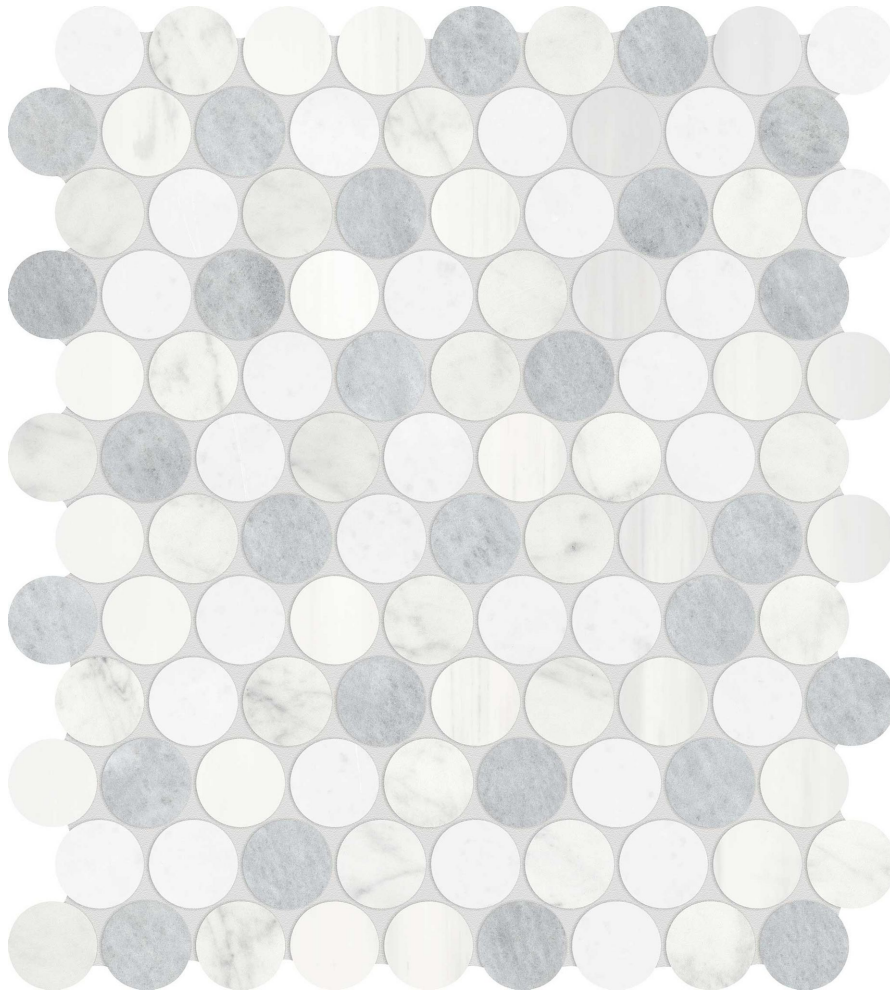

GRAMERCY

KITCHEN AND BATH

PRODUCT

UTOPIO 1.25 PENNY ROUND POLAR MOSAIC

Stone | 10"x14" | Natural Stone

TECHNICAL DATA

CODE: AS5001-04260

NAME: Utopio 1.25 Penny Round Polar Mosaic

SERIES: Utopio

SIZE: 10"x14"

FINISH: Honed

FAMILY: Stone

MOSAIC CHIP SIZE: 1.25"x1.25"

SUITABLE FOR: Indoor|Shower

TPOLOGY: Natural Stone

TYPE OF PIECE: Mosaic