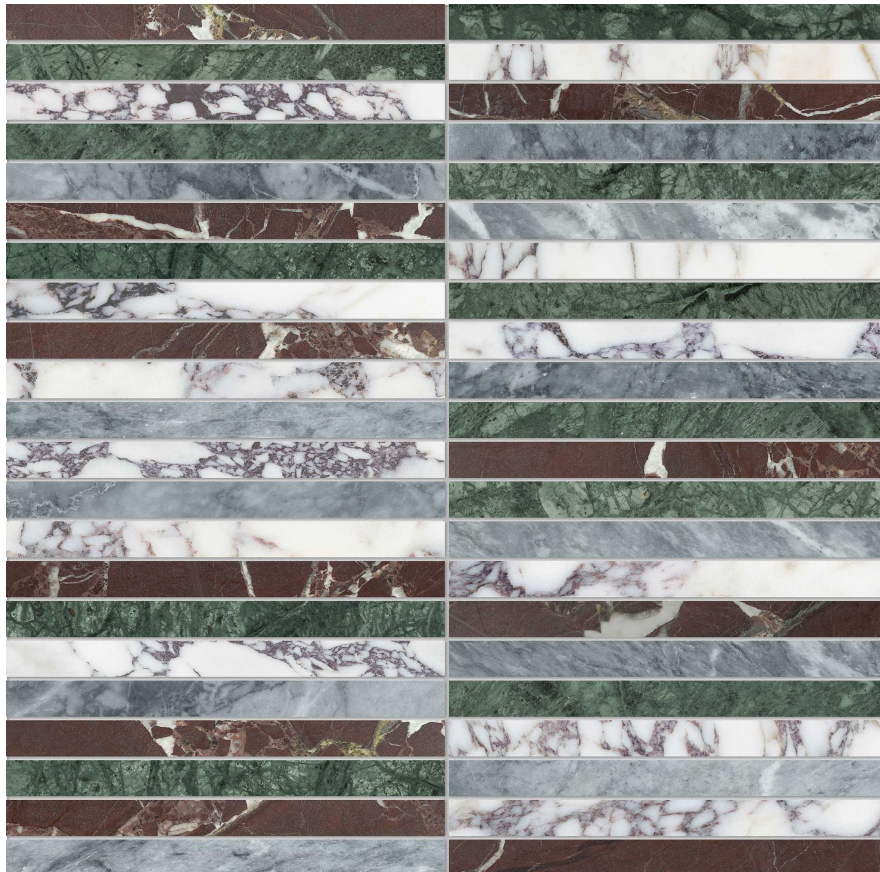

GRAMERCY

KITCHEN AND BATH

PRODUCT

UTOPIO .5X6 STACKED TROPIC MOSAIC

Stone | 11.65"x11.8" | Natural Stone