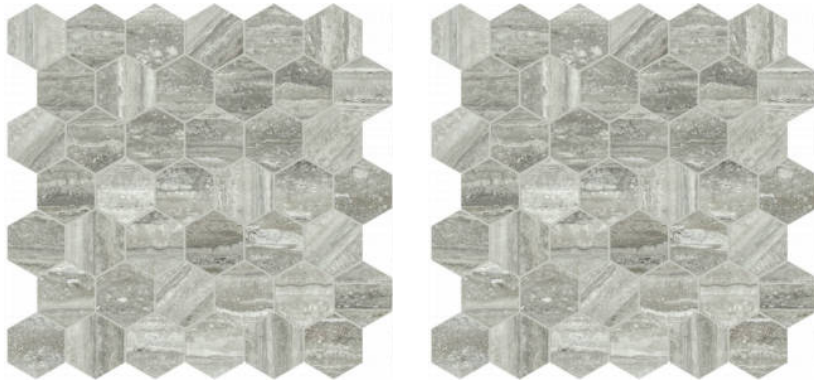

### TREISTE TRAVERTINI HONED 2

---

Tile | 12"x13" | Glazed Porcelain

**GRAPHIC VARIETY**

**TECHNICAL DATA**

CODE: QULX-TR-M2H  
NAME: Treiste Travertini Honed 2  
SERIES: Luxury  
SIZE: 12"x13"  
FINISH: Matt  
LOOK: Marble Look  
EDGE: Rectified  
FAMILY: Tile  
STYLE: Contemporary  
SUITABLE FOR: Backsplash,Indoor,Shower  
TYPOLOGY: Glazed Porcelain  
TYPE OF PIECE: Mosaic  
USE: Floor and Wall