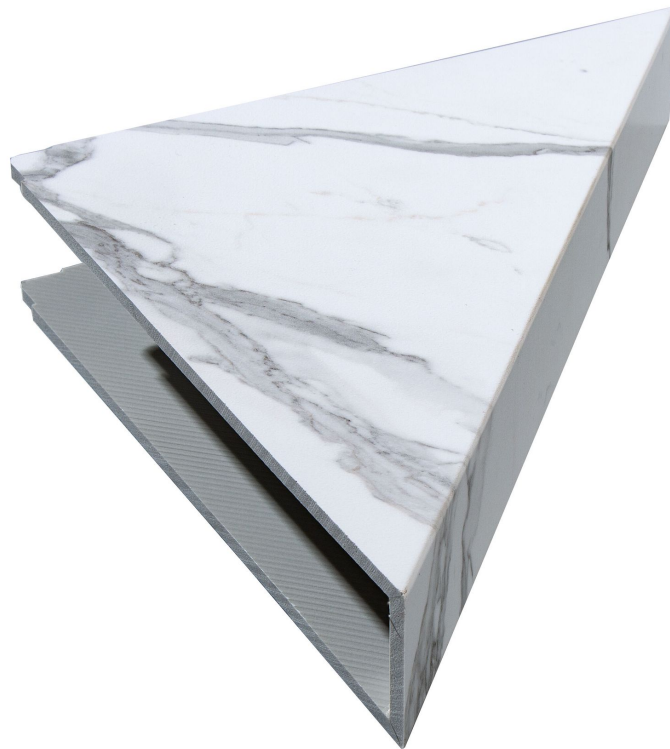

GRAMERCY

KITCHEN AND BATH

PRODUCT

CARRARA MARBLE SHOWER SHELF 14.56X7.12X2

Waterproof Wall and Floor Covering | 14.5"x12"x2" | SPC

DETAILS

TECHNICAL DATA

CODE: LC53710
NAME: Carrara Marble Shower Shelf 14.56x7.12x2
SERIES: Carrara Marble
SIZE: 14.5"x12"x2"
FINISH: Matt
LOOK: Stone Look
CLICK SYSTEM: Lico Fast Click
COMMERCIAL WARRANTY: 10 Year
EDGE: Beveled Edge
FAMILY: Waterproof Wall and Floor Covering
STYLE: Contemporary
SUITABLE FOR: Shower|Indoor
TYPOLOGY: SPC
TYPE OF PIECE: Accessories
TYPOLOGY: Signature Shower Tile
TOTAL THICKNESS: 5.0 mm
USE: Wall only