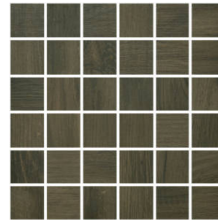

## CABIN

---

Wood Look | | Porcelain

PRODUCTS

**8X33 Acadia Natural**  
8"x33" | Porcelain

**8X33 Cypress Grey**  
8"x33" | Porcelain

**8X33 Denali Noce**  
8"x33" | Porcelain

**3X24 Acadia Natural Bullnose**  
3"x24" | Porcelain

**3X24 Cypress Grey Bullnose**  
3"x24" | Porcelain

**8X33 Sterling White**  
8"x33" | Porcelain

**3X24 Denali Noce Bullnose**  
3"x24" | Porcelain

**2X2 Acadia Natural Mosaic**  
12"x12" | Porcelain

**2X2 Denali Noce Mosaic**  
12"x12" | Porcelain

**2X2 Sterling White Mosaic**  
12"x12" | Porcelain

**ROOM SCENES**

Size	Product type	BOX			PALLET		
		pcs	sqft	lb	boxes	sqft	lb
8"x33"							
3"x24"	Bullnose	15					
12"x12"	Mosaic	11					

**WARNING** The information contained in this packing list is for guidance only, the contents of the packing may vary. Please consult our sales representatives for an exact list.