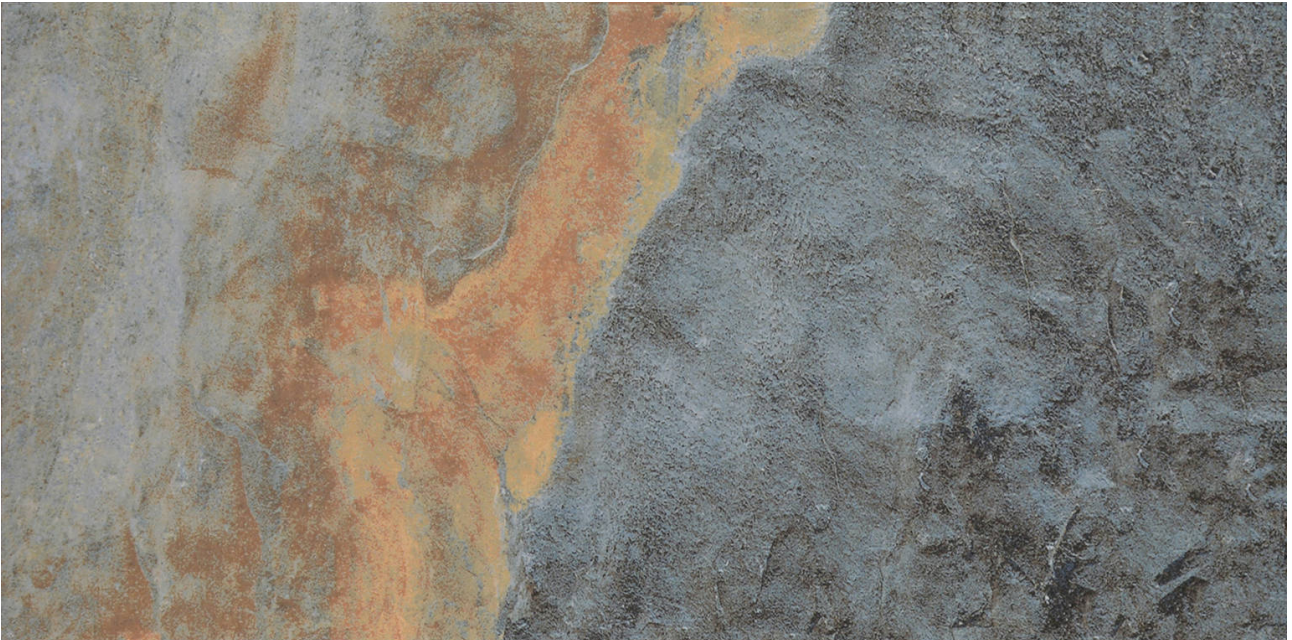

GRAMERCY

KITCHEN AND BATH

PRODUCT
SKY 12X24

Tile | 12"x24" | Porcelain

GRAPHIC VARIETY

TECHNICAL DATA

CODE: QUVT-SK-1
NAME: Sky 12x24
SERIES: Vermont Slate
SIZE: 12"x24"
FINISH: Matt
LOOK: Stone Look
FAMILY: Tile
FROST RESISTANCE: Yes
PEI: 4
STYLE: Contemporary
SUITABLE FOR: Indoor, Shower
TYPOLOGY: Porcelain
TYPE OF PIECE: Field Tile
USE: Floor and Wall