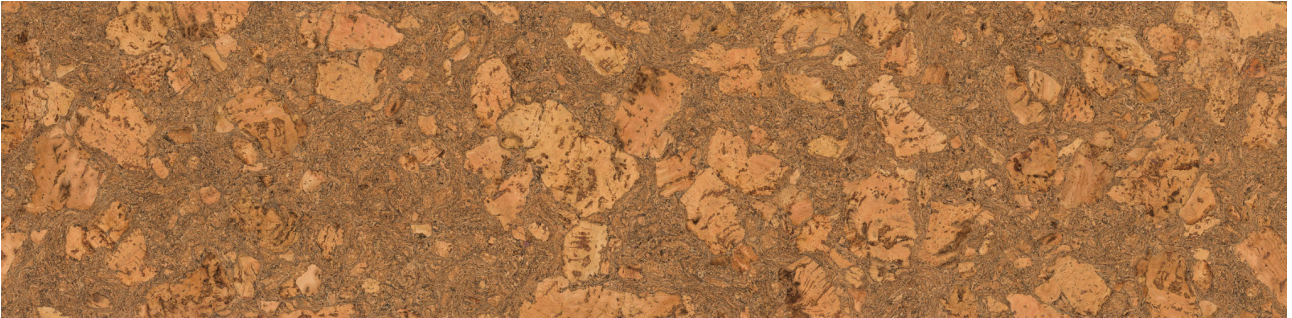

GRAMERCY

KITCHEN AND BATH

PRODUCT

CORK CLICK CAPRI

Waterproof Flooring | 12"x48,6" | HDF

DETAILS

ROOM SCENES

TECHNICAL DATA

CODE: LCCORK202009

NAME: Cork Click Capri

SERIES: True Earth Cork Click

SIZE: 12"x48,6"

FINISH: Matt

LOOK: Wood Look

CLICK SYSTEM: UNICLIC system

COMMERCIAL WARRANTY: Class 33

CORE BOARD THICKNESS: 7 mm

FAMILY: Waterproof Flooring

PAD THICKNESS: 1 mm

PAD TYPE: Cork Underlayment

RESIDENTIAL WARRANTY: Class 23

STYLE: Contemporary

SUITABLE FOR: Indoor

SURFACE TEXTURE: Cork

TYPOLOGY: HDF

TYPE OF PIECE: Field Tile

TOTAL THICKNESS: 10 mm

USE: Floor only

NOTES: These SKUs are special order and take approximately two weeks to deliver

PACKING

Size	Product type	BOX			PALLET		
		pcs	sqft	lb	boxes	sqft	lb
12"x48,6"	Field Tile	5	20.26		54		