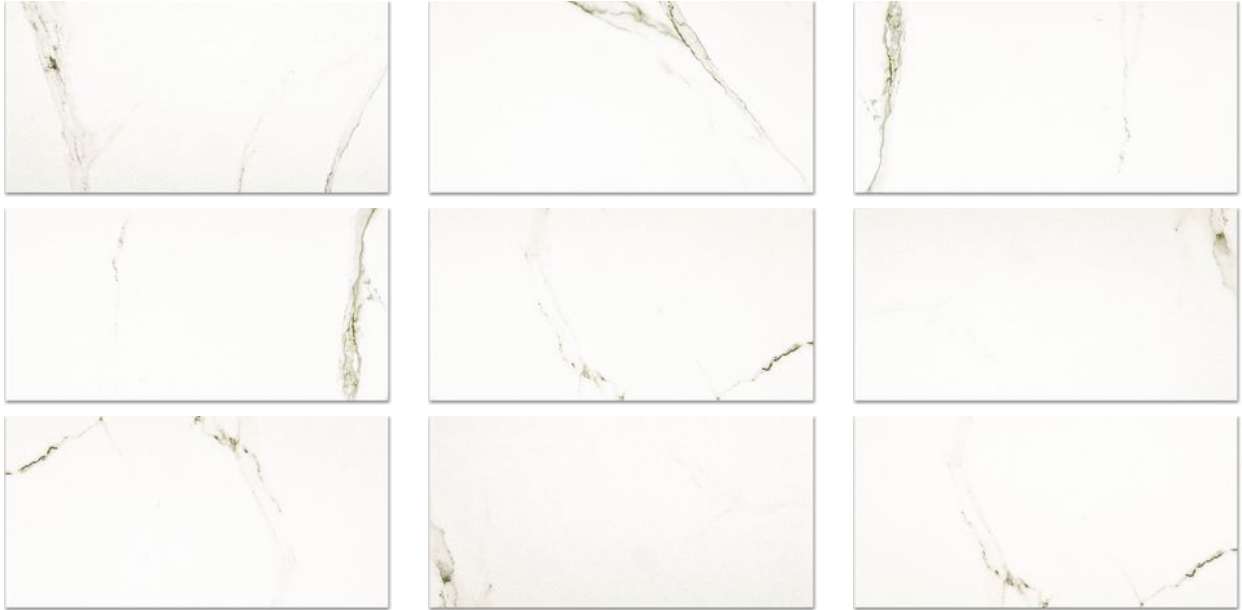

### POLISHED ADORATION 24X48

---

Tile | 24"x47" | Porcelain

**GRAPHIC VARIETY**

**TECHNICAL DATA**

CODE: QUAD-AD-6PN  
NAME: Polished Adoration 24X48  
SERIES: Ardor  
SIZE: 24"x47"  
FINISH: Polished  
LOOK: Marble Look  
EDGE: Rectified  
FAMILY: Tile  
FROST RESISTANCE: Yes  
STYLE: Contemporary  
SUITABLE FOR: Indoor  
TYPOLOGY: Porcelain  
TYPE OF PIECE: Field Tile  
USE: Floor and Wall