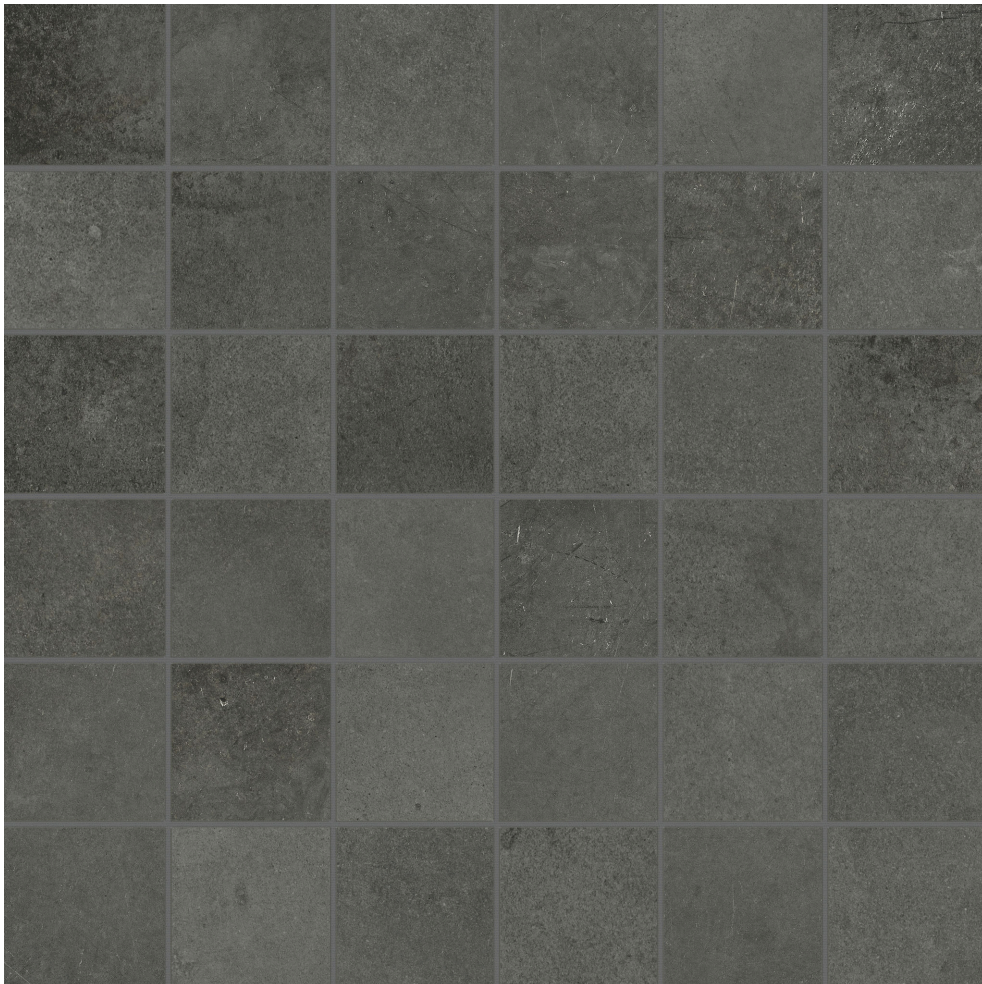

GRAMERCY

KITCHEN AND BATH

PRODUCT

CERAFORGE 2X2 OXIDE

Tile | 2"x2" | Color Body Porcelain

TECHNICAL DATA

CODE: AC4501-00622

NAME: Ceraforge 2x2 Oxide

SERIES: Ceraforge

SIZE: 2"x2"

FINISH: Matte

LOOK: Concrete

BREAKING STRENGTH (APH): $\geq 330 \geq 1400$

CHEMICAL RESISTANCE (APH): CLASS A

DCOF (APH): ≥ 0.50

FAMILY: Tile

FROST RESISTANCE: Yes

PEI: 4

SHADE VARIATION: V3

SUITABLE FOR: Indoor| Outdoor

TPOLOGY: Color Body Porcelain

THICKNESS (APH): 9mm

TYPE OF PIECE: Mosaic

USE: Floor and Wall