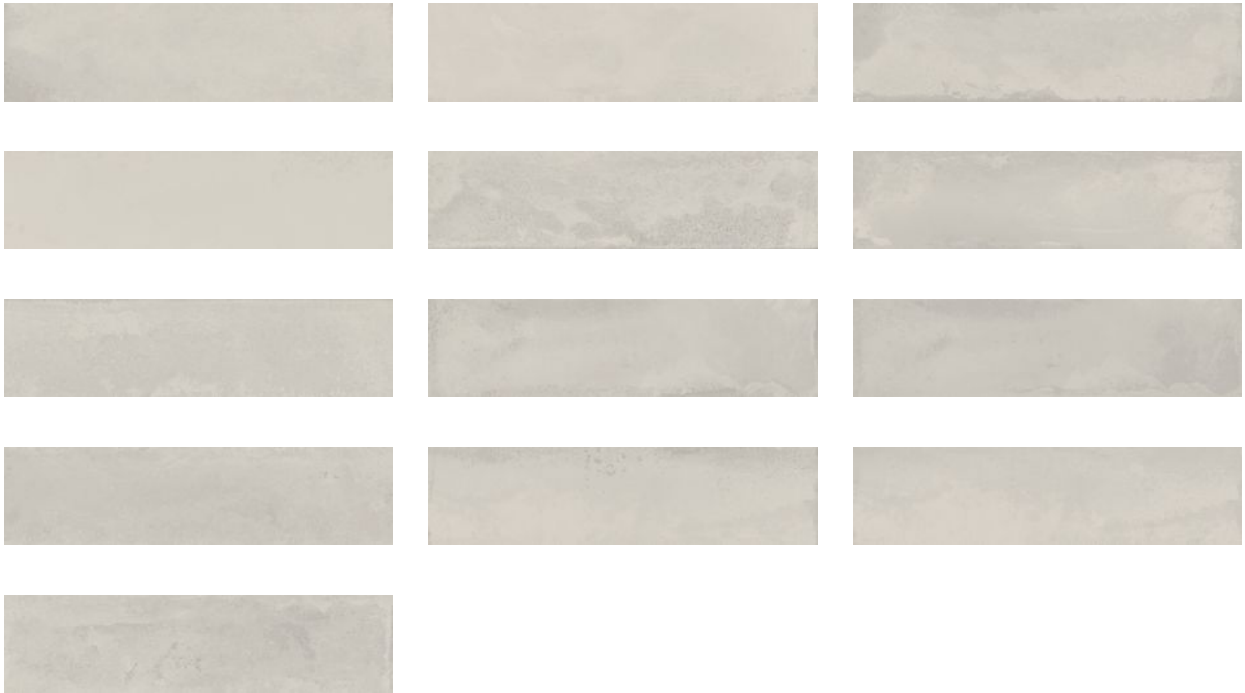

GRAMERCY

KITCHEN AND BATH

PRODUCT

GRAND CAYMAN COLLIER GREY 3X12

Tile | 3"x12" | Porcelain

GRAPHIC VARIETY

ROOM SCENES

TECHNICAL DATA

CODE: QUGR-CO-1
NAME: Grand Cayman Collier Grey 3x12
SERIES: Grand Cayman
SIZE: 3"x12"
FINISH: Gloss
LOOK: Mono-Color
CHEMICAL RESISTANCE (APH): Not Affected
EDGE: Rectified
FAMILY: Tile
FROST RESISTANCE: Yes
PEI: 1
SHADE VARIATION: V3
STAIN RESISTANCE (APH): Not Affected
STYLE: Contemporary
SUITABLE FOR: Backsplash|Indoor|Outdoor|Shower
TYPOLOGY: Porcelain
THICKNESS (APH): 8 mm
TYPE OF PIECE: Field Tile
USE: Wall only