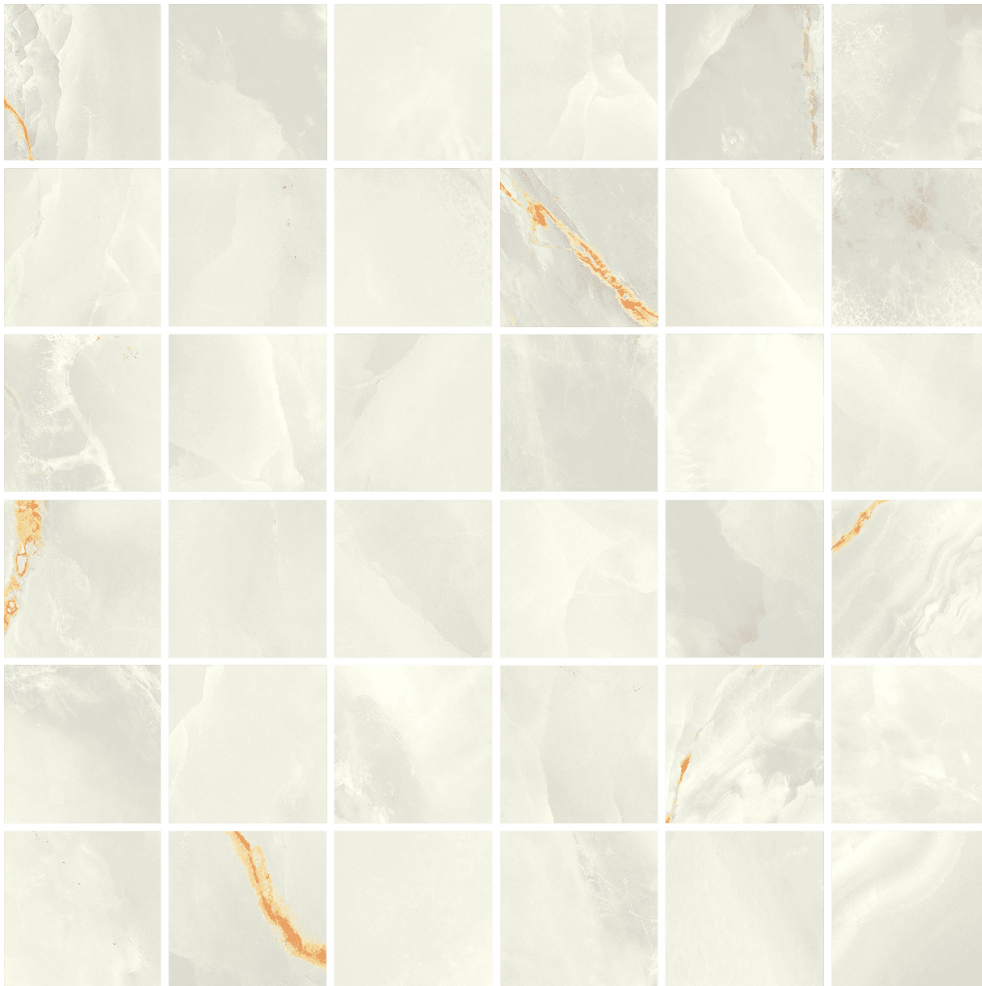

### VENEZIA 2X2\" MOSAIC CREAM

---

Tile | 12"x12" | Porcelain

**GRAPHIC VARIETY**

**TECHNICAL DATA**

CODE: QUVN-CR-FM  
NAME: Venezia 2x2" Mosaic Cream  
SERIES: Venezia  
SIZE: 12"x12"  
FINISH: Matt  
LOOK: Marble Look  
FAMILY: Tile  
FROST RESISTANCE: Yes  
MOSAIC CHIP SIZE: 2"x2"  
PEI: 4  
SHADE VARIATION: 8 mm  
SUITABLE FOR: Indoor, Shower  
TYPOLOGY: Porcelain  
TYPE OF PIECE: Mosaic  
USE: Floor and Wall