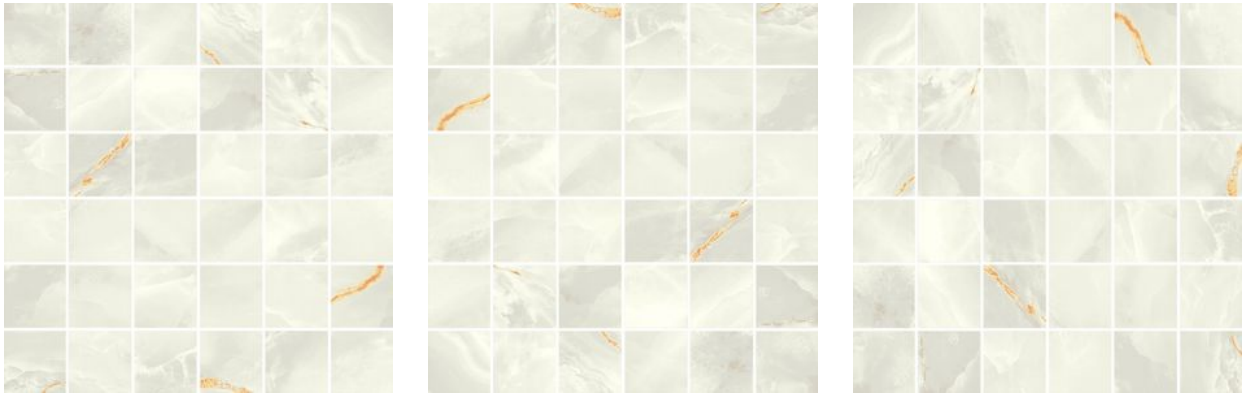

### VENEZIA 2X2\" MOSAIC CREAM

---

Tile | 12"x12" | Porcelain

**GRAPHIC VARIETY**

**TECHNICAL DATA**

CODE: QUVN-CR-FM  
NAME: Venezia 2x2" Mosaic Cream  
SERIES: Venezia  
SIZE: 12"x12"  
FINISH: Matt  
LOOK: Marble Look  
FAMILY: Tile  
FROST RESISTANCE: Yes  
MOSAIC CHIP SIZE: 2"x2"  
PEI: 4  
SHADE VARIATION: 8 mm  
SUITABLE FOR: Indoor, Shower  
TYPOLOGY: Porcelain  
TYPE OF PIECE: Mosaic  
USE: Floor and Wall