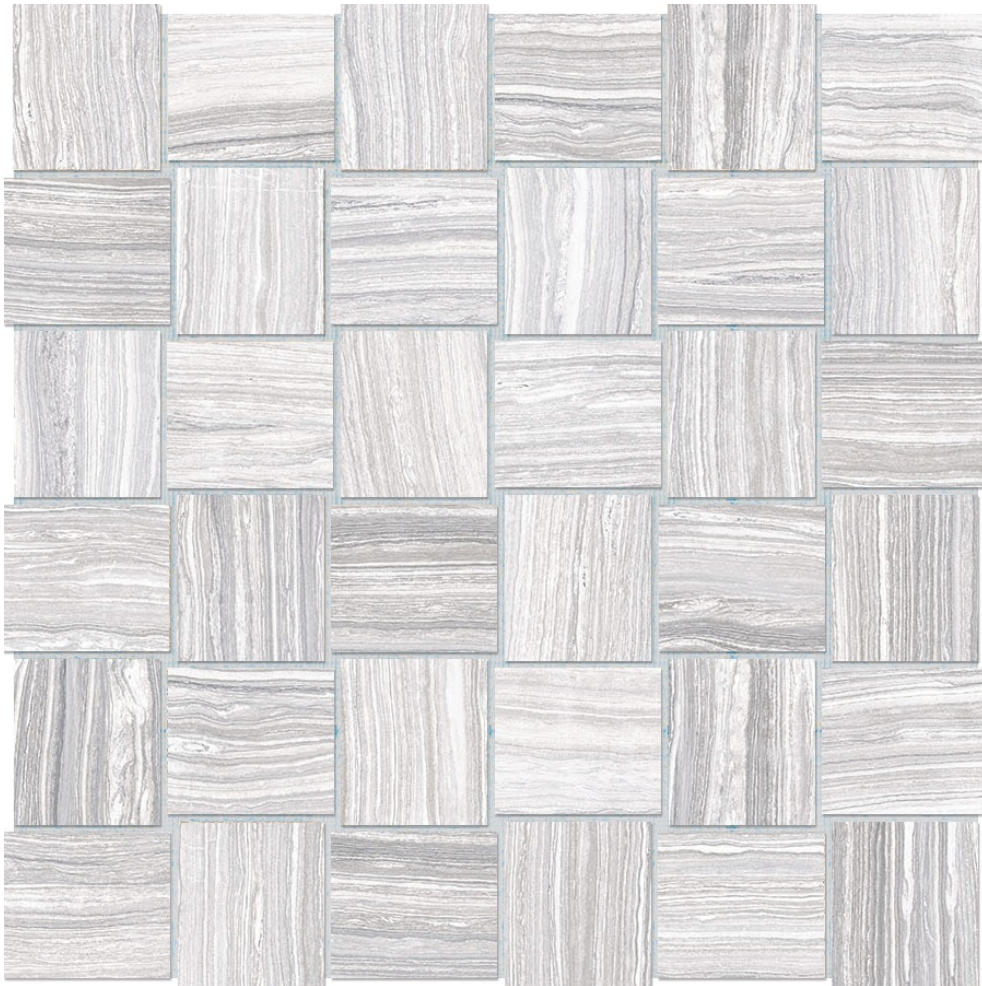

GRAMERCY

KITCHEN AND BATH

PRODUCT

2X2 ICE BASKETWEAVE

Tile | 12"x12" | Glazed Porcelain

TECHNICAL DATA

CODE: AC4501-00840

NAME: 2x2 Ice Basketweave

SERIES: Eramosa

SIZE: 12"x12"

FINISH: Matt

LOOK: Marble Look

FAMILY: Tile

FROST RESISTANCE: Yes

MOSAIC CHIP SIZE: Mesh-Mounted

PEI: 4

STYLE: Contemporary

SUITABLE FOR: Indoor

TPOLOGY: Glazed Porcelain

TYPE OF PIECE: Mosaic

USE: Floor and Wall

NOTES: This product is special order and cannot be cancelled, returned, or refunded.

PACKING

Size	Product type	BOX			PALLET		
		pcs	sqft	lb	boxes	sqft	lb
12"x12"	Mosaic	10	10		48		