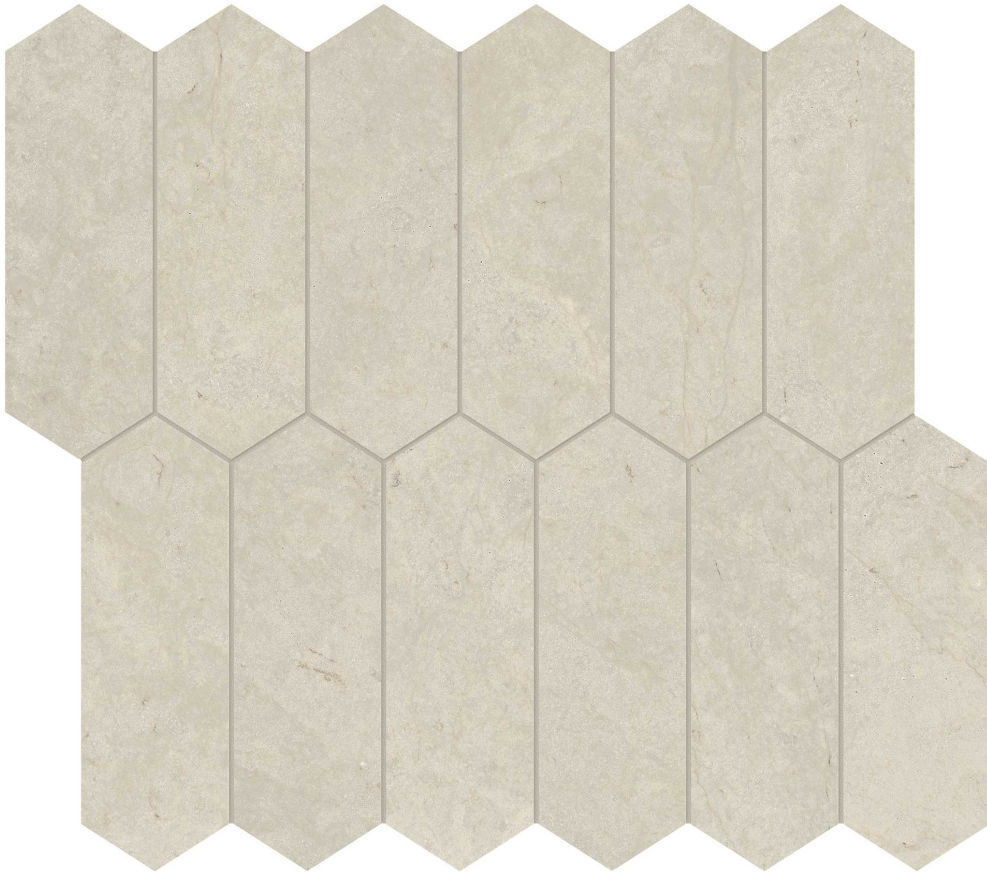

GRAMERCY

KITCHEN AND BATH

PRODUCT

TIERRA HALO 2X6 PICKET MOSAIC

Stone | 10.5"x12" | Limestone

TECHNICAL DATA

CODE: AS5001-02890

NAME: Tierra Halo 2x6 Picket Mosaic

SERIES: Tierra Halo

SIZE: 10.5"x12"

FINISH: Honed

FAMILY: Stone

MOSAIC CHIP SIZE: 2"x6"

SUITABLE FOR: Indoor|Shower

TPOLOGY: Limestone

TYPE OF PIECE: Mosaic

USE: Floor and Wall

NOTES: Sheet size shown is approximate. Actual dimensions refer to individual mosaic chips.

PACKING

Size	Product type	BOX			PALLET		
		pcs	sqft	lb	boxes	sqft	lb
10.5"x12"	Mosaic	5	4.41	22.31		44.1	