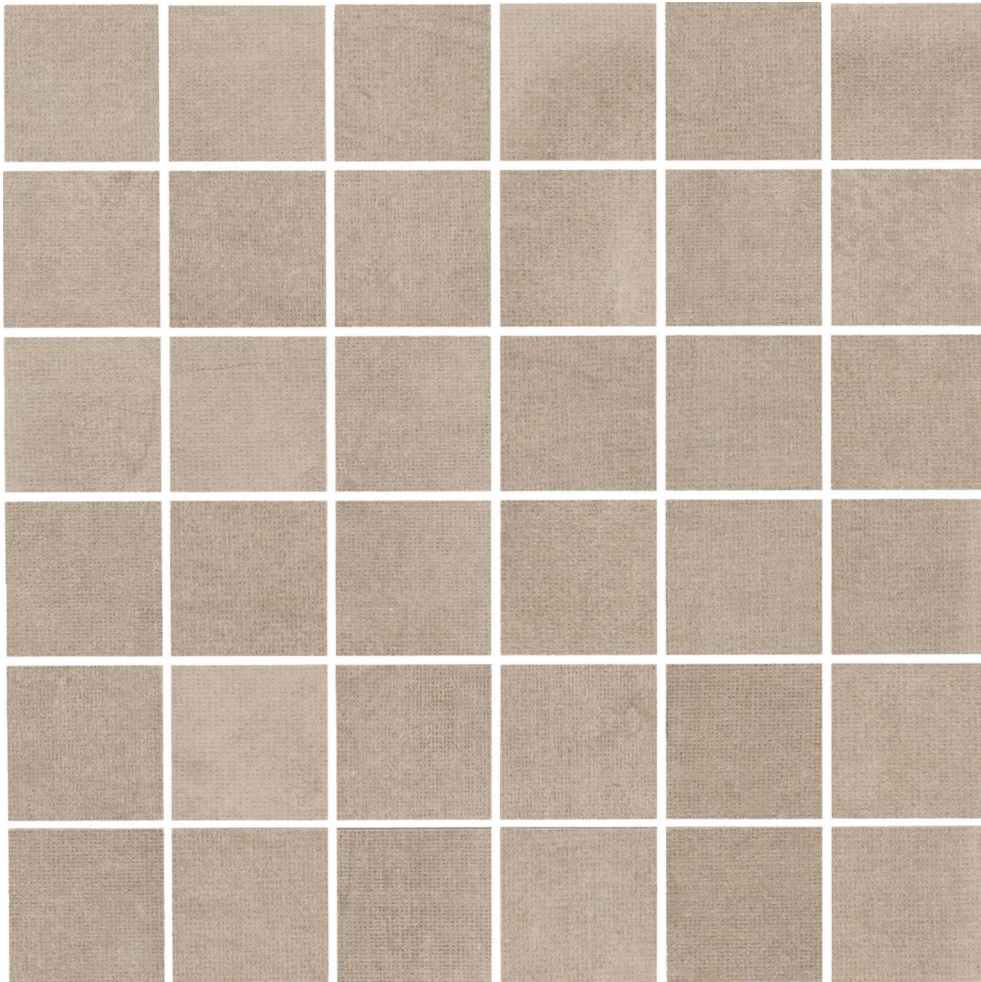

GRAMERCY

KITCHEN AND BATH

PRODUCT

LEXINGTON GREIGE 2X2 MOSAIC

Tile | 12"x12" | Porcelain

GRAPHIC VARIETY

TECHNICAL DATA

CODE: QUUR-LE-M1
NAME: Lexington Greige 2X2 Mosaic
SERIES: Urban
SIZE: 12"x12"
FINISH: Matt
LOOK: Concrete
FAMILY: Tile
FROST RESISTANCE: Yes
MOSAIC CHIP SIZE: 2"x2"
STYLE: Contemporary
SUITABLE FOR: Backsplash,Indoor
TYPOLOGY: Porcelain
TYPE OF PIECE: Mosaic
USE: Floor and Wall