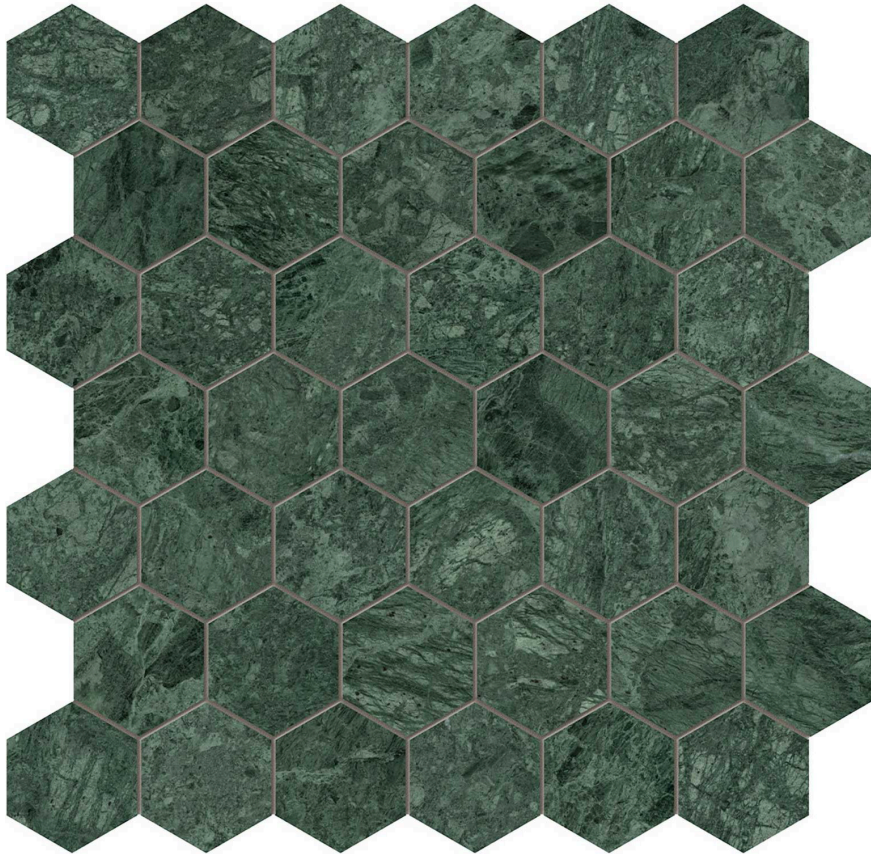

### DIOSA VERDE 2 HEXAGON MOSAIC

---

Stone | 12"x12" | Marble

**TECHNICAL DATA**

CODE: AS5001-03330

NAME: Diosa Verde 2 Hexagon Mosaic

SERIES: Diosa Verde

SIZE: 12"x12"

FINISH: Polished

FAMILY: Stone

MOSAIC CHIP SIZE: 2"x2"

SUITABLE FOR: Indoor|Shower

TPOLOGY: Marble

TYPE OF PIECE: Mosaic

USE: Floor and Wall

NOTES: Sheet size shown is approximate. Actual dimensions refer to individual mosaic chips.