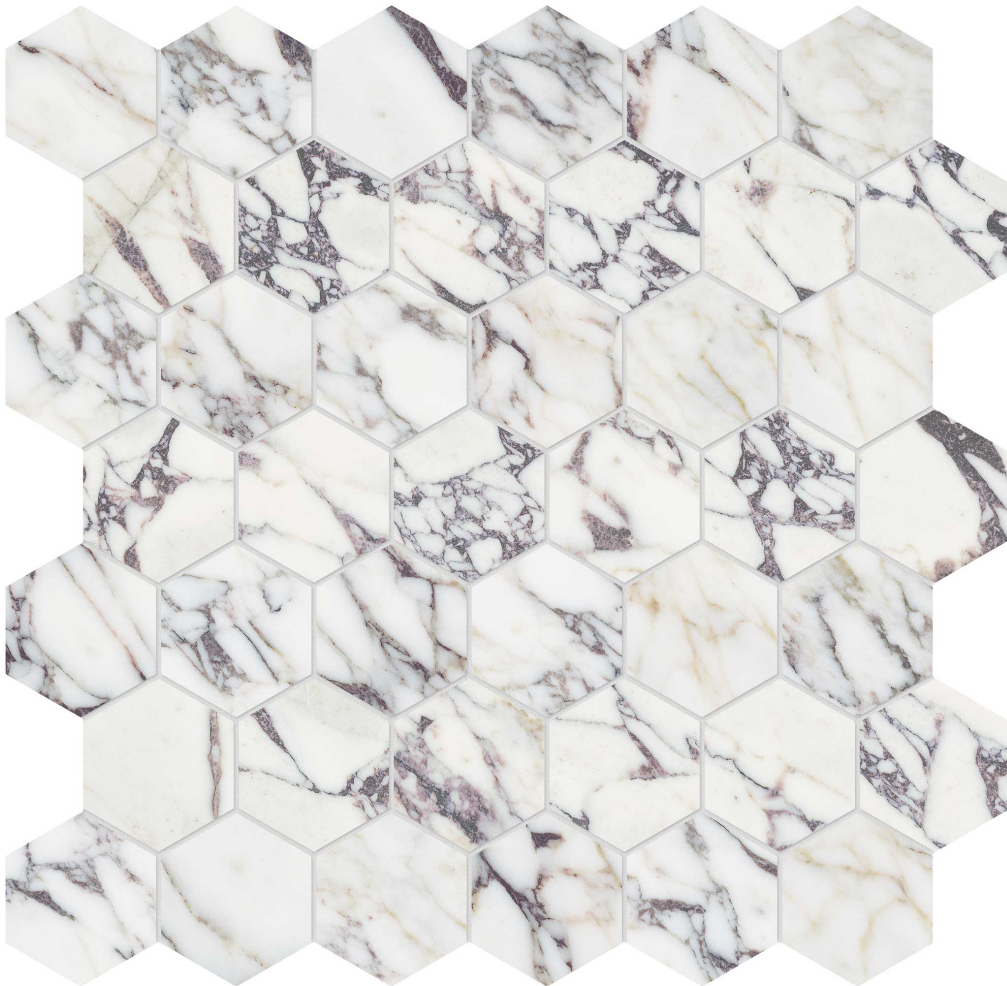

GRAMERCY

KITCHEN AND BATH

PRODUCT

VIOLA ROCCIA 2 HEXAGON MOSAIC

Stone | 12"x12" | Marble

TECHNICAL DATA

CODE: AS5001-03210

NAME: Viola Roccia 2 Hexagon Mosaic

SERIES: Viola Roccia

SIZE: 12"x12"

FINISH: Honed

FAMILY: Stone

MOSAIC CHIP SIZE: 2"x2"

SUITABLE FOR: Indoor|Shower

TYPOLOGY: Marble

TYPE OF PIECE: Mosaic