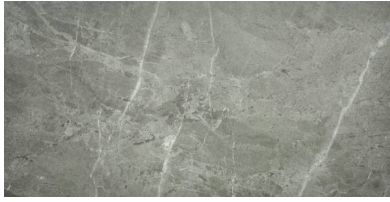

GRAMERCY

KITCHEN AND BATH

PRODUCT
12X24 CARBON

Tile | 12"x24" | Glazed Porcelain

GRAPHIC VARIETY

ROOM SCENES

TECHNICAL DATA

CODE: AC65-017
NAME: 12X24 Carbon
SERIES: Regency
SIZE: 12"x24"
FINISH: Matt
LOOK: Marble Look
FAMILY: Tile
FROST RESISTANCE: Yes
PEI: 4
STYLE: Classic
SUITABLE FOR: Indoor|Shower
TYPOLOGY: Glazed Porcelain
TYPE OF PIECE: Field Tile
USE: Floor and Wall